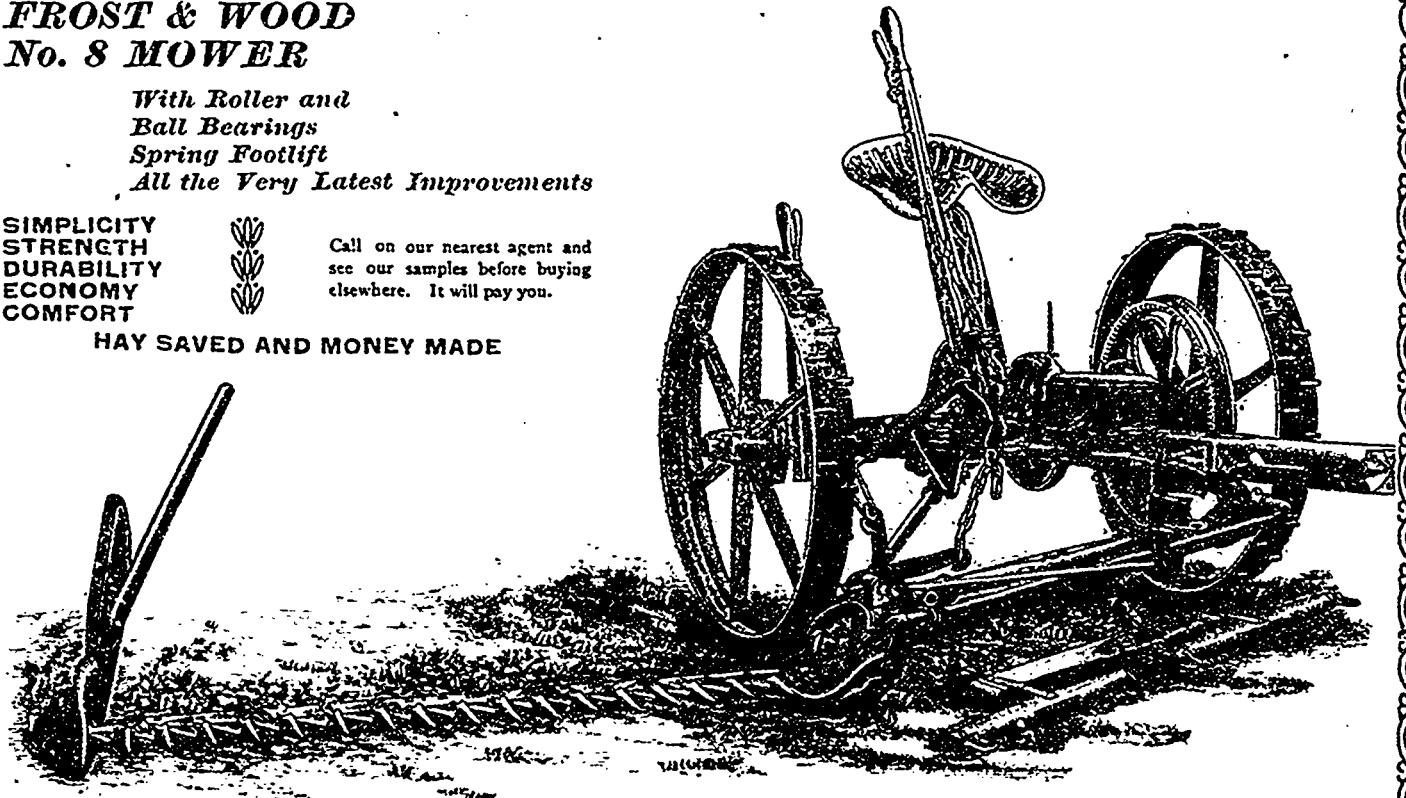

Dentonia Poultry Yards

Handsome White Leghorn Cockerels (from Wyckoff eggs), also Brown Leghorn Cockerels for sale.

Dentonia Trout Ponds

"Eyed" Trout Eggs, also yearling and two-year-old Brook Trout for sale. Market trout supplied in season.

Call on our nearest agent and see our samples before buying elsewhere. It will pay you.

HAY SAVED AND MONEY MADE

Width of Cut, 4½, 5 and 6 feet

THE ONLY MOWER THAT REALLY DOES WHAT OTHER MOWERS CLAIM TO DO