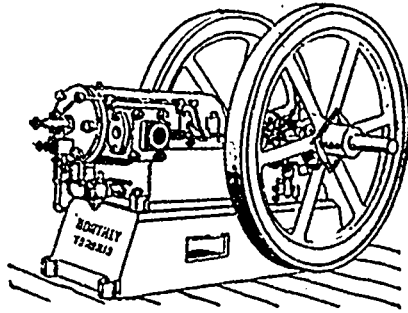

Alex. Galbraith,
JANESVILLE, Winsconsin.

W. D. FLATT

HAMILTON P.O. and TELEGRAPH OFFICE

.... OFFERS FOR SALE....

TEN Choice Shorthorn Bulls, from six to twelve months, twenty-five Cows and Heifers served by imported bull, Golden Fame =20058=; also Large Yorkshires of choicest breeding and quality from Imported and Canadian-bred stock of True Bacon Type. Catalogue sent on application. Visitors met at G.T.R. or C.P.R. if notified.

Northey Gasoline Engine

AN IDEAL FORM OF POWER FOR THE FARM

Simple, Strong, Economical. No handling of fuel. No smoke stack to throw sparks. No danger of explosion. Can be readily moved about from one place to another, and will do with the greatest ease all that the windmill or steam engine could do, at a far less cost.