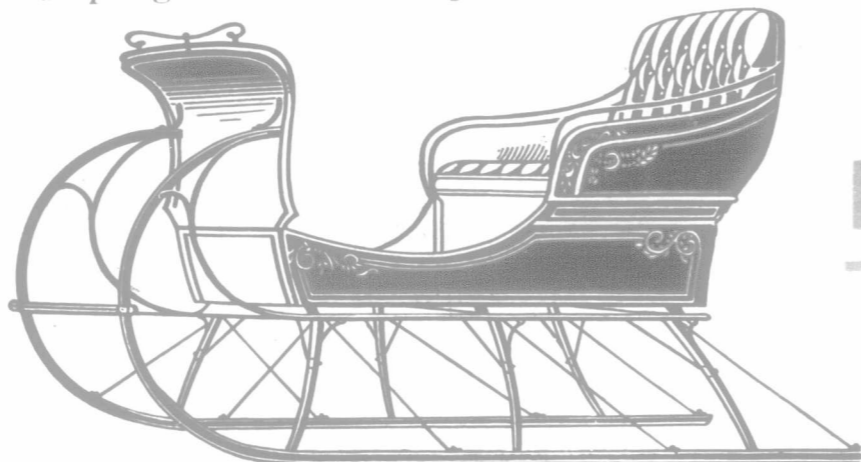

BUY ADAMS FARM SLEIGHS

EXTRA STRONG

WELL RE-INFORCED

ADAMS FARM SLEIGH

These sleighs have Camel Backed White Oak Runners, 6 inches deep and 6 feet long. The front bench is well re-inforced and there is a block on the pole to raise the doubletree from the horses' heels. The runners are protected by long wide steel nose plates, and there are also heavy stark pins. The two inch runners have $2\frac{1}{2}$ x $\frac{1}{4}$ spring steel shoes or 2 inch cast shoes; and the $2\frac{1}{2}$ inch runners have $2\frac{1}{2}$ x $\frac{3}{8}$ spring steel shoes, or $2\frac{1}{2}$ cast shoes.

The Sleighs turned out by the Adams Wagon Company, of Brantford, bear the same ear-marks of quality and workmanship that have made their Wagons so famous throughout the Western Provinces. The particular design shown here is specially suited for rough country roads, because it is extra strong and well re-inforced at all straining points.

No. 27.—Brant Special. This cutter has second growth Hickory Beams and Knees; Rock Elm Runners and XXX Shafts. There are steel braces throughout; $1\frac{1}{2}$ inch channel steel shoeing on $\frac{3}{4}$ runner; shifting bar shafts, unless otherwise ordered. Removable back and seat cushions.

Brantford

Cutters

No. 31—Eastern Queen. This cutter also has removable back and seat cushions, and is constructed of high quality materials throughout. All Brantford Cutters are painted in a variety of fancy colors and striping, and represent workmanship of the highest character. Write us for further details, or see our nearest dealer.