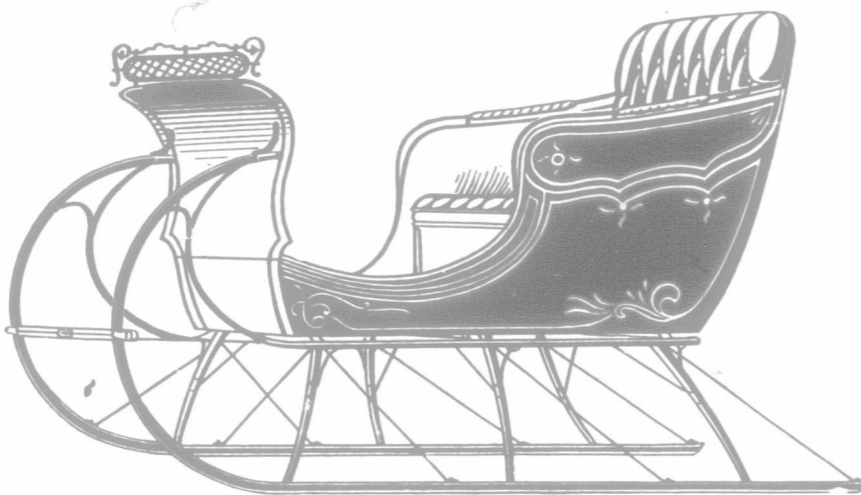

BUY ADAMS FARM SLEIGHS

EXTRA STRONG

WELL RE-INFORCED

ADAMS FARM SLEIGH

These sleighs have Camel Backed White Oak Runners, 6 inches deep and 6 feet long. The front bench is well re-inforced and there is a block on the pole to raise the doubletree from the horses' heels. The runners are protected by long wide steel nose plates, and there are also heavy stark pins. The two inch runners have $2\frac{1}{2}$ x $\frac{1}{4}$ spring steel shoes or 2 inch cast shoes; and the $2\frac{1}{2}$ inch runners have $2\frac{1}{2}$ x $\frac{3}{8}$ spring steel shoes, or $2\frac{1}{2}$ cast shoes.

The Sleighs turned out by the Adams Wagon Company, of Brantford, bear the same ear-marks of quality and workmanship that have made their Wagons so famous throughout the Western Provinces. The particular design shown here is specially suited for rough country roads, because it is extra strong and well re-inforced at all straining points.

No. 27.—Brant Special. This cutter has second growth Hickory Beams and Knees; Rock Elm Runners and XXX Shafts. There are steel braces throughout; $1\frac{1}{2}$ inch channel steel shoeing on $\frac{3}{4}$ runner; shifting bar shafts, unless otherwise ordered. Removable back and seat cushions.

Brantford

Cutters

No. 31—Eastern Queen. This cutter also has removable back and seat cushions, and is constructed of high quality materials throughout. All Brantford Cutters are painted in a variety of fancy colors and striping, and represent workmanship of the highest character. Write us for further details, or see our nearest dealer.