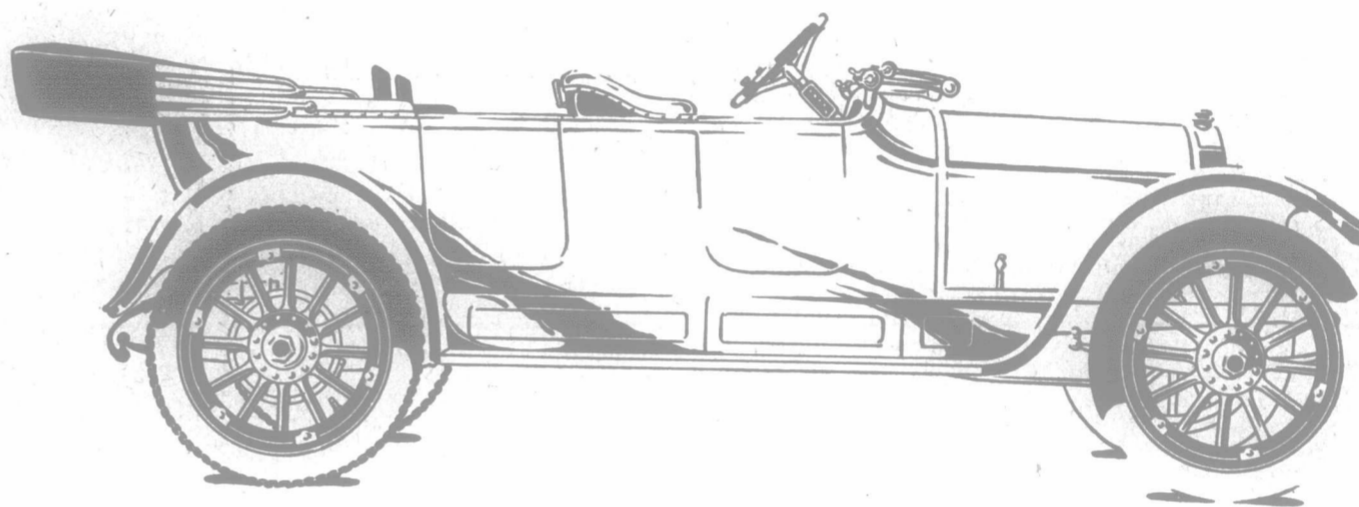

Overland

Six
Model 86

\$1600
f.o.b. Toronto

Your Money Buys More

More power and greater smoothness—improved 45 horsepower motor which is the last word in six-cylinder smoothness and flexibility.

More room—125 inch wheelbase which means—

More comfort—for a full quota of seven adult passengers.

More convenient electric control—all switches located on steering column.

More certain starting—a two unit starting and lighting system.

More tire mileage—4½ x 35 tires.