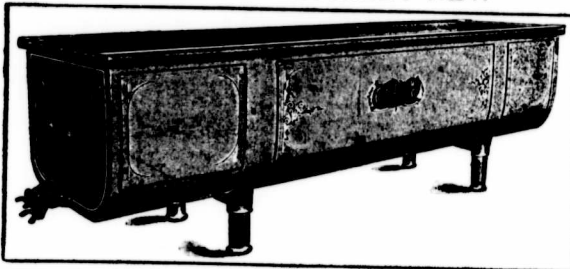

THE "IDEAL" Milk and Cream Vat

SOMETHING ENTIRELY NEW

WE illustrate herewith our new "Ideal" Milk and Cream Vat. We have seen the need of a strong and more durable vat for a long time, and now feel confident that the "Ideal" Vat will meet with the very hearty approval of every factory operator. Cast iron legs, wrought iron frame, tinned steel inner vat, galvanized iron outer casing, automatic outlet valve, large water and ice space. Altogether the best vat ever made. . .

DESCRIPTIVE CATALOGUE FREE

Creamery Package Manufacturing Co. Limited

Cowansville, Que.

$10.00 FOR $1.00

— GUARANTEED —

"He who would succeed quickly must profit by other men's experience."

THE FARMING WORLD, Toronto.

Business Muscle...

The **Belleville Business College** Limited

BELLEVILLE, ONTARIO

We teach full Commercial Course
Full Shorthand Course.
Full Civil Service Course
Full Telegraphy Course

Our graduates in every department are to day filling the best positions.

Write for Catalogue. Address,

J. FRITH JEFFERS, M.A.,
Principal