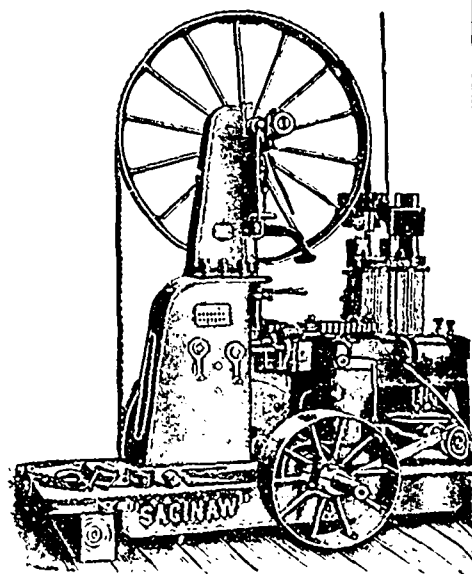

500

MERSHON BAND RE-SAWS

In Daily Use

SAGINAW BAND RE-SAW.

Buy Direct and get the GENUINE.

W. B. Mershon & Co

Saginaw, Michigan, U.S. A.

THE

"IMPROVED LANE" PORTABLE SAW MILL

Embodies all of the Advance Features of the heavier sizes. It is Light, Rigid and Durable. The carriage excels for handling long timber—can't cut anything but parallel with it, unless you want to.