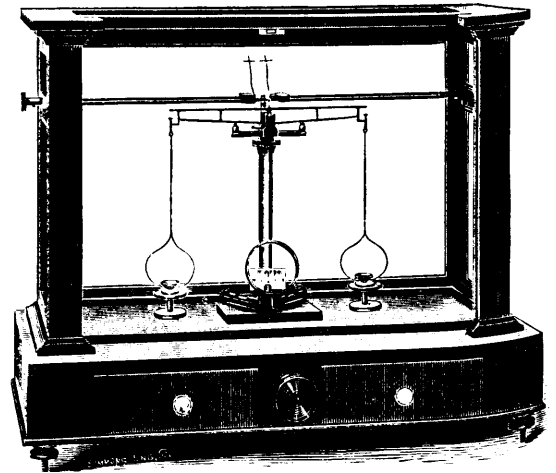

WM. AINSWORTH & SONS, successors to WM. AINSWORTH, Denver, Colo., U. S. A.

Agents for British Columbia, MACFARLANE & CO., Vancouver, W. F. TEETZEL & CO., Nelson,