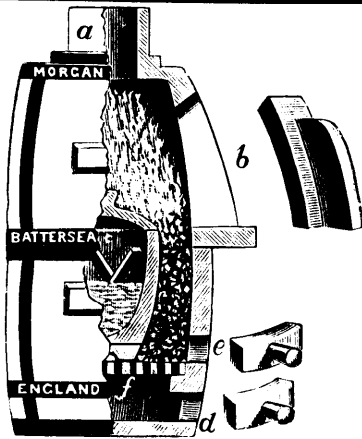

ASSAYERS' SUPPLIES AND ENGINEERING INSTRUMENTS.

Brunton's Pat. Pocket Mine Transit.

No. 044 BUTTON BALANCE.

Operator taking courses or horizontal angles with Brunton's Patent Pocket Mine Transit.

If you wished to find the angle between two points below the horizontal with a sighting compass or an ordinary transit, you would first have to set up your tripod or staff and then level up your instrument. All this takes time. If you only wanted to get the angle within a degree or so, you could take a Brunton Transit and, holding it in the position shown, take your readings in less time than you can place any other instrument. Send for descriptive catalog. B to

Sensibility 1-100 milligramme.

If you are in the market for the very best Balance obtainable at a moderate price, write us for particulars about the 044. You will be surprised to find how cheaply it can be purchased for cash.

While we cannot recommend this Balance for fine gold work, a great many assayers are using it for such successfully.

Send for illustrated catalogue A for complete description and prices to

WM. AINSWORTH & SONS, successors to WM. AINSWORTH, Denver, Colo., U. S. A.

Agents for British Columbia, MACFARLANE & CO., Vancouver, W. F. TEETZEL & CO., Nelson,

ASSAY, MINING AND

Write for Catalogue.

MILL SUPPLIES.

WE are Manufacturers and direct Importers, and carry a large Stock of Balances, Furnaces, Fire Clay Goods, Scientific and Practical Books, Glassware, Platinum Goods, Acids, Chemicals, and all other Assayers' and Miners' requirements.

SOLE AGENTS for Morgan Crucible Company, Battersea, Becker's Sons' Balances, Etc.

MacFarlane & Co.,

Telegraphic address: "Assay," Vancouver, B.C.

* P.O. Box 552 VANCOUVER, B.C.

HEARN & HARRISON.

(Established 1857.)