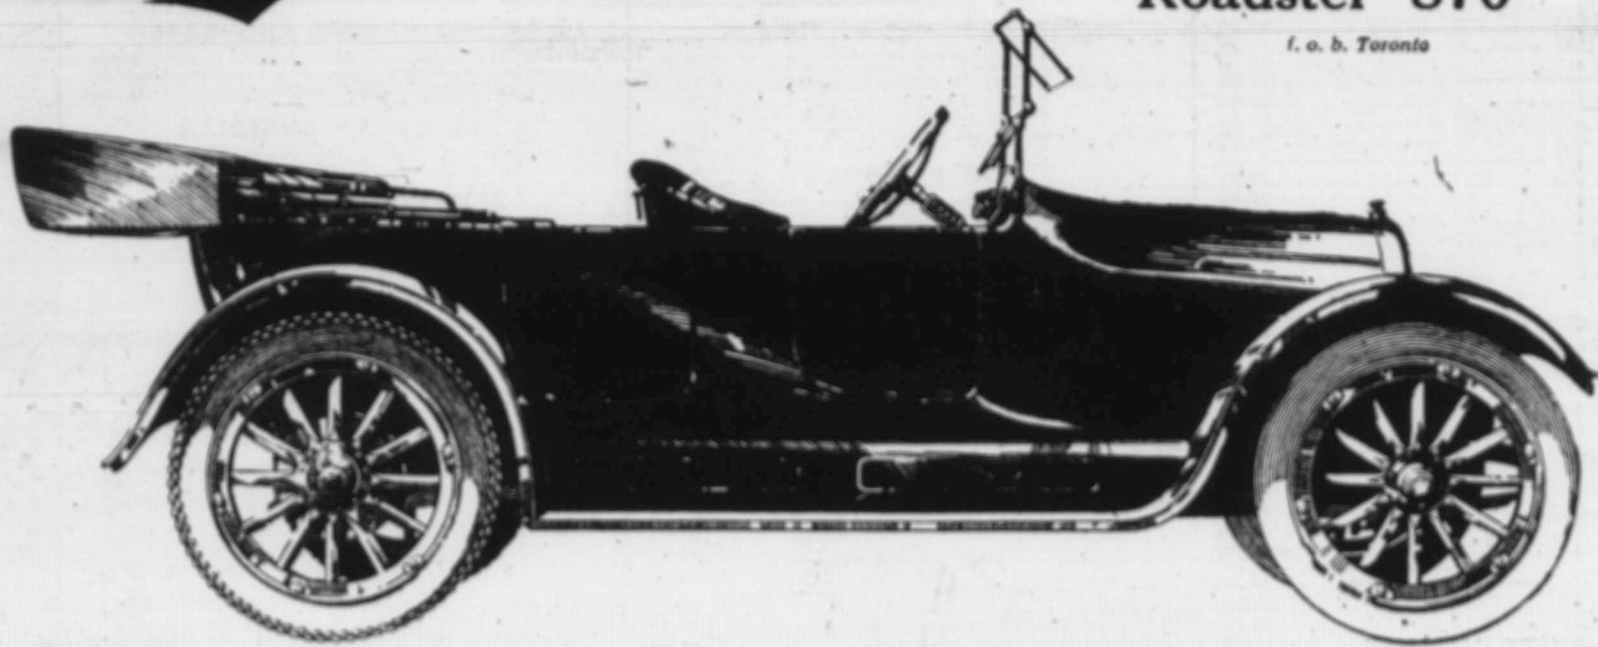

The Greatest Value On the Face of the Earth

Overland \$890
TRADE MARK REG.
New Series
Model 75B

Roadster \$870

f. o. b. Toronto

Never before at anywhere near its price—\$890—has there been a car which would measure up to this one.

Take it point for point and compare it for downright value with any car you have ever seen or heard of.

In appearance, there is nothing at the price to equal the superb style of its pure streamline body.

It's the world's most powerful low priced car.

Take any hill which you consider a real test of power—put this Overland at it.

Give it the severest power test you can think of.

Put any other low priced car to the same test—and watch this Overland clean up the field!

And no wonder!

It has a motor that develops full 31½ horsepower at 1950 r.p.m.

It develops 50 miles an hour on the road.

It gets twenty to twenty-five miles to a gallon of gas right along.

Think of a car at this price with such a powerful, speedy, economical motor.