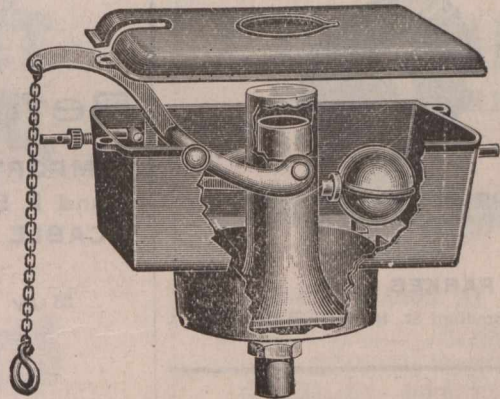

Telegraphic Address:
Alabaster, Birmingham.

Alabaster & Wilson
LEGGE LANE,
Birmingham,
ENGLAND.

WEDDING RING DEPARTMENT.

BEST FINISH WEDDING RINGS, 22-CT., 18-CT., 9-CT.

These Drawings are
to Scale,

and show a 3½ dwt. 9-ct., 4½ dwt.
18-ct., and 5 dwt. 22-ct. WEDDING
RING of each shape, and section
of same.

Order Shapes under Name given. Names in Rings indicate Shapes. All Made to Order.

Dart Spring & Safe Company

Manufacturers of

BENT STEEL, FIRE AND BURGLAR

PROOF SAFES.

West Bromwich, - ENGLAND

Special Prices to Canadians under the New Tariff, 33 1-3 per cent. in favour of Great Britain.

... TRY ...

John Wheeler & Son,

For Water Closet Cisterns and Pumps, etc.

**LANGLEY, Near
Birmingham, Eng,**

Special Prices to Canadians under New Tariff, 33 1-3 per cent. in favour of Great Britain.

DOCKS!