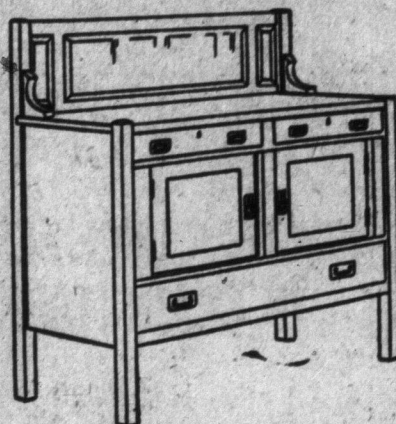

—Simpson's—Sixth Floor.

TUESDAY MARKET

Telephone Adelaide 6100

Canada Food Board License No. 8-7531.

MEATS.

FISH.

Ontario Government Whitefish, lb., 15c. If delivered 17c.
Ontario Government Trout, per lb., 15c. If delivered 17c.
Haddock—headless—dressed—per lb., 10c.
Cod—headless—dressed—per lb., 10c.

GROCERIES.

MacLaren's or Ingersoll Cream Cheese, large package, 25c.
White Beans, 2 lbs., 25c.
Grape Juice, bottle 25c.
Japan Rice, 2 lbs., 25c.
Reindeer Prepared Coffee or Cocoa, per tin, 25c.
Roman Meal, large package, 25c.
Pure Raspberry or Strawberry Jam, 4-lb. pail, $1.04.
Peanut Butter, in bulk, lb., 29c.
Hobbrook's Malt Vinegar, per bottle, 25c.
Carnation Milk, large tin, 15c.
Choice Prunes, per lb., 18c.
Barrington Hall Coffee, tin, 45c.

FRUIT SECTION.

California Valencia Oranges, per doz., 90c.
Choice New Beets, 6 bunches for 15c.
Choice New Carrots, four bunches, 18c.

CANDY SECTION.

After-Dinner Mints, per lb., 29c.
Fruit Delight, per lb., 28c.
Chewing Gum, 3 packages, 10c.

FLOWER SECTION.

Rubber Plants, each, 95c.
Palms, each, 65c.
Boston Ferns, each, 39c.
Large Boston Ferns, each, $1.29.
Fern Fans, each 25c and 37c.
Hardy Table Ferns, each, 19c.

'Community Sing' Fourth Anniversary of the War

Your attention is directed to the "Community Sing" in Queen's Park—front of Parliament Buildings, today, August 5th, 11 a.m. (Civic Holiday).

God Save the King.