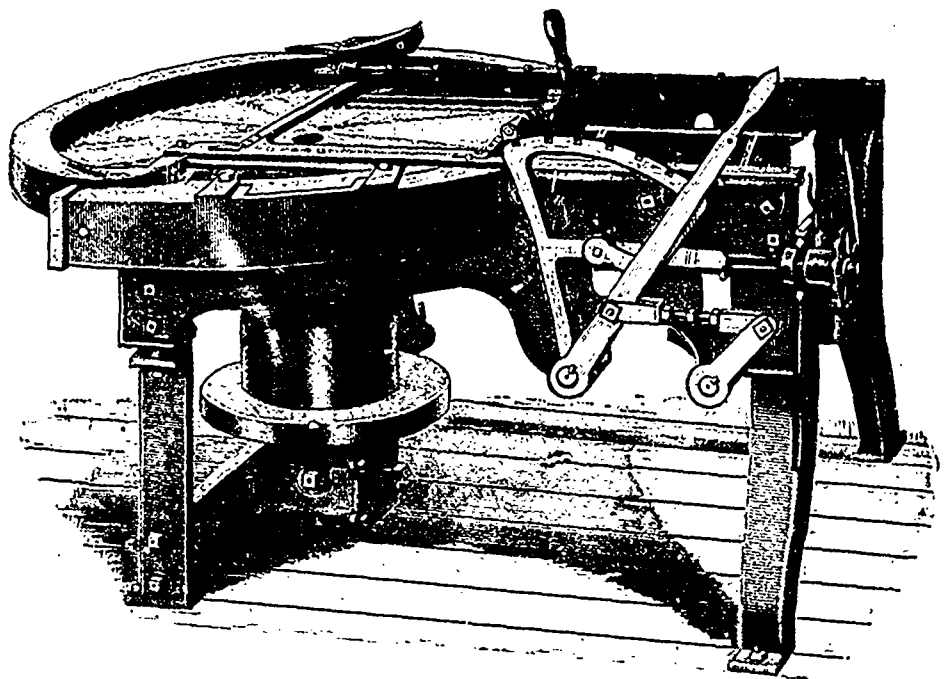

Manufacture

Band Saw Mills

Gang Saw Mills

Circular Saw Mills

Portable Saw Mills

Shingle Mills

Lath Mills

Saw Filers, and all of

F. J. Drake's Patents

DAUNTLESS SHINGLE AND HEADING MACHINE.

Size No. 1 takes Saws up to 42" diameter. Size No. 2 takes Saws up to 48" diameter. Capacity 25,000 to 50,000 per day.

Our Patterns are New and of Modern Design.