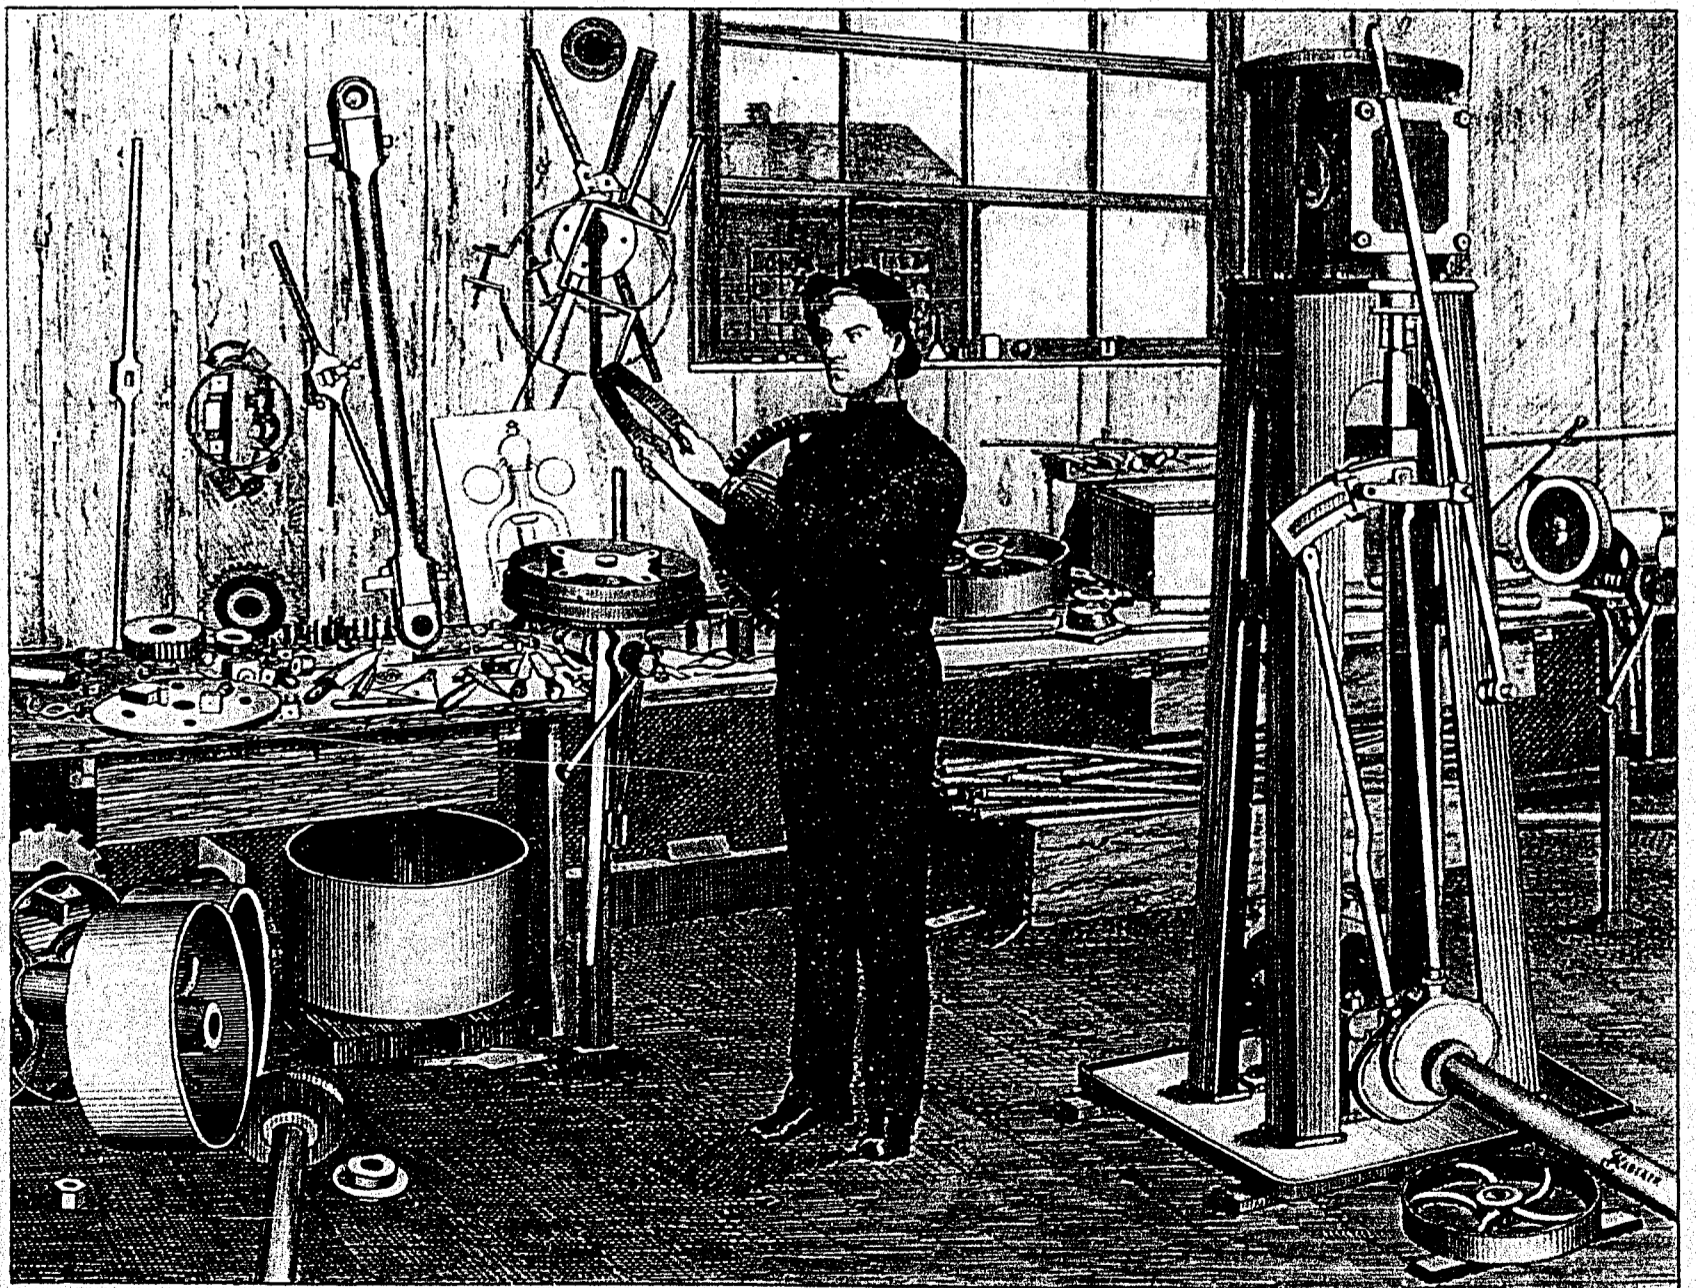

CHATSWORTH, ONT.:—STATION OF THE TORONTO, GREY & BRUCE RAILWAY.—FROM A SKETCH BY THE REV. T. FENWICK.

THE YOUNG CANADIAN MECHANIC.—FROM A SKETCH BY JAS. McDONALD, COLLINGWOOD, ONT.