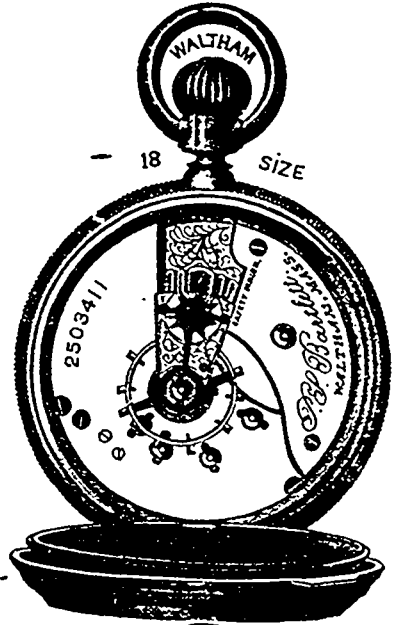

American
Waltham
Watch Co
WALTHAM, MASS.

WALTHAM
FULL PLATE MOVEMENTS

—FOR—

OPEN FACE STEM WINDERS,

—MADE TO—

SET BY THE PENDANT ONLY,

Doing away with Inside Hand-Setting Lever.

A Complete Assortment of Gold and Silver Cases on hand to fit any of the above Pendant Setting Movements.

All Pendant Setting Cases will take any American Full Plate Movement with Female Winding Pinion.

ROBBINS & APPLETON

GENERAL AGENTS.

BOSTON. CHICAGO. NEW YORK.
LONDON. SYDNEY.