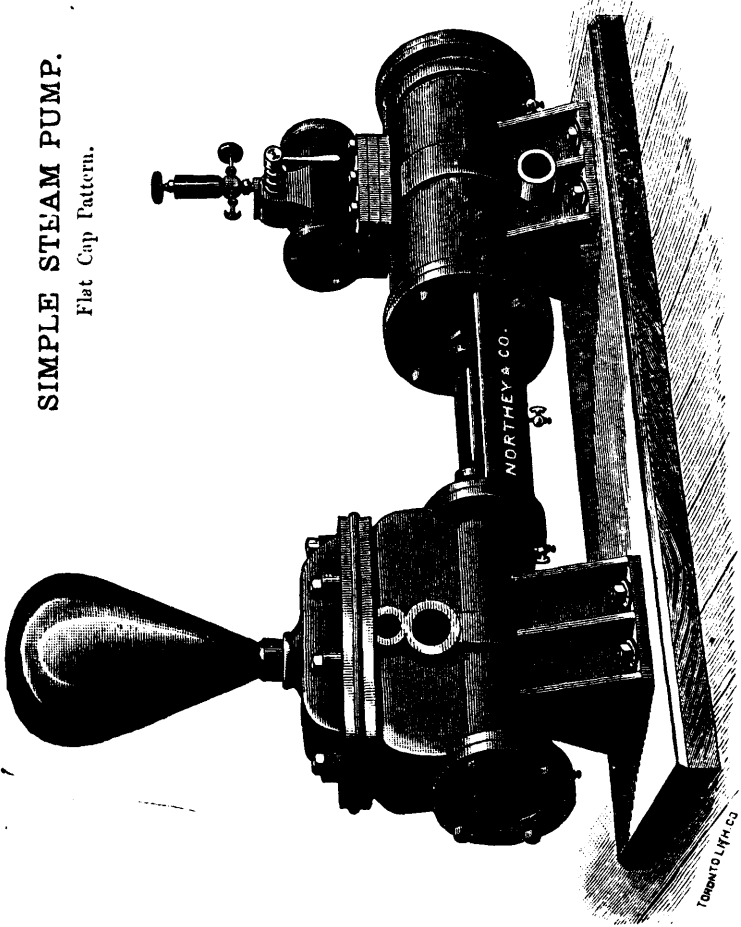

Northey & Co's Steam Pump Works, TORONTO, ONT.

SIMPLE STEAM PUMP.
Flat Cap Pattern.

DUPLEX STEAM PUMP.

SPECIAL STEAM PUMP.

Steam Pumps of the best and latest designs for mining purposes, Boiler Feeding, Fire Protection, and General Water Supply, etc.