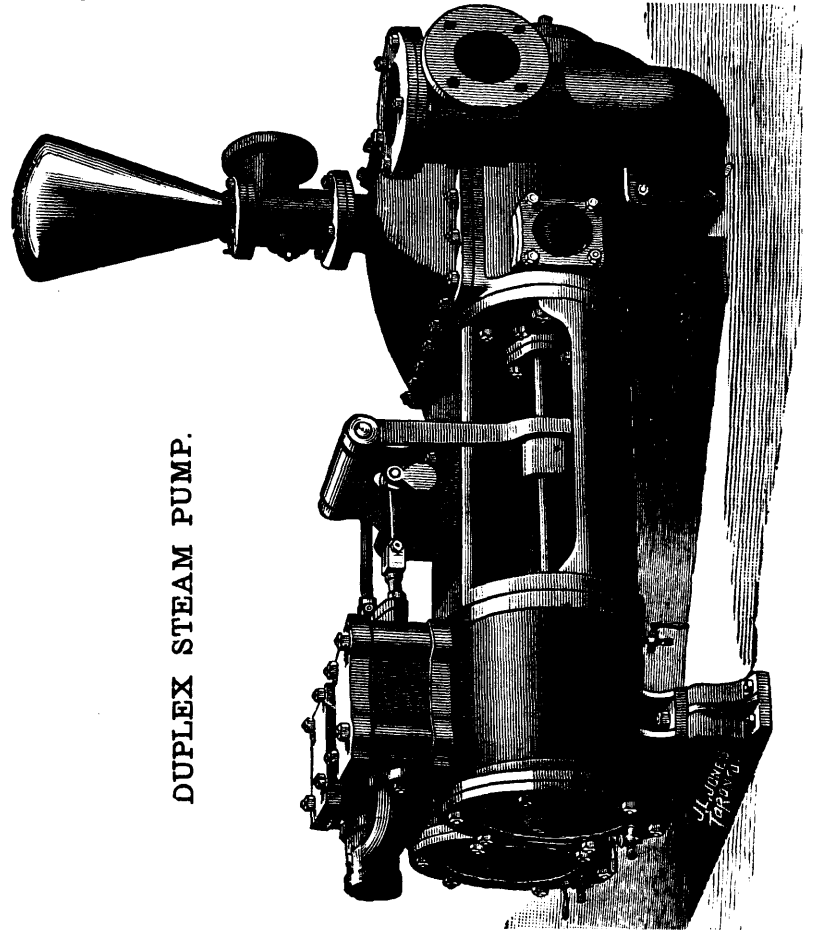

Northey & Co's Steam Pump Works, TORONTO, ONT.

SIMPLE STEAM PUMP.
Flat Cap Pattern.

DUPLEX STEAM PUMP.

SPECIAL STEAM PUMP.

Steam Pumps of the best and latest designs for mining purposes, Boiler Feeding, Fire Protection, and General Water Supply, etc.