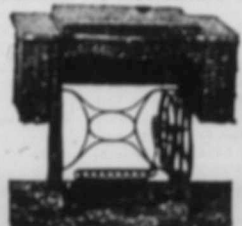

THE DRUDGERY OF SEWING BECOMES A PLEASURE WHEN DONE ON A

Winnipeg Ball Bearing Sewing Machine

$25.25 Buys This Machine

Which bears our 10 year guarantee.