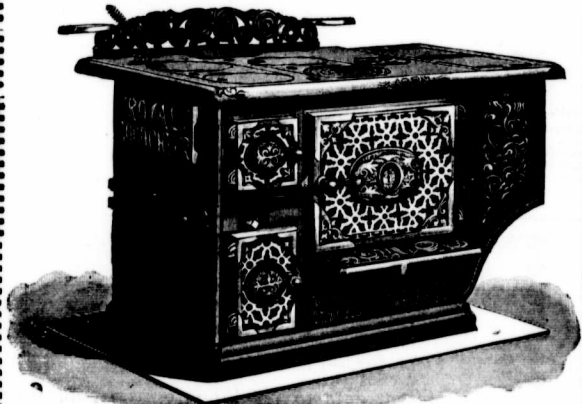

"GOOD CHEER" STOVES and RANGES

The "ROYAL GOOD CHEER"

A Cast-Iron Range with a Steel Plate Oven. Built to last a generation and guaranteed perfect in operation. Sold by leading dealers everywhere.

The JAS. STEWART MFG. CO., Limited, WOODSTOCK, ONT.

Our "GOOD CHEER" Lucky Pocket Piece mailed on request.