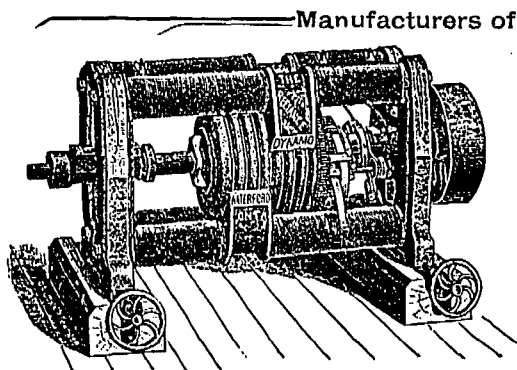

THE RELIANCE ELECTRIC MFG. CO., LTD.

WATERFORD, ONT.

Manufacturers of

The Reliance System of Arc Lighting

The Rae System of Incandescent Lighting

The Rae Electric Railway System and

Rae Electric Motors and Power Plants

The Electrical Apparatus manufactured by **The Reliance Electric Mfg. Co.** combines the best Mechanical and Electrical features of any in the market.

The following are some of the manufacturers using the **RELIANCE** system of **Arc Lighting**:

Jno. Bertram & Sons, Dundas; Jno. Inglis & Sons, Toronto; M. Beatty & Sons, Welland; Wm. Hamilton Mfg. Co., Peterboro; Central Bridge Works, Peterborough; Brantford Furniture Co., Brantford; Brantford Cordage Works, Brantford; Anderson & Co., Walkerton; Norfolk Woollen Mills, Port Dover; Skinner & Co., Gananoque; Thomson & Co., Montreal; Wm. Johnson Co., Montreal.

For prices and other information write to

RELIANCE ELECTRIC MFG. CO., LTD. : : WATERFORD, ONT.