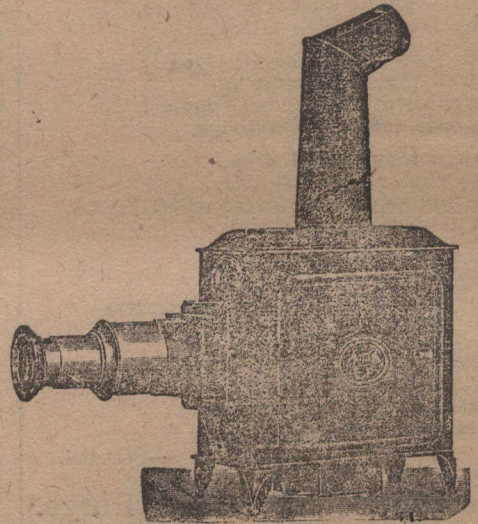

Magic Lanterns. Each, .50, .75, $1.00, $1.50, $2.00, $2.50 and $3.00.