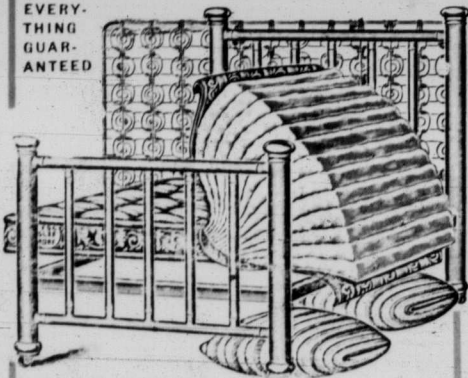

Complete Brass Bed Outfit

EVERY-THING GUARANTEED

Bed stands 54 inches at head end and 24 inches at foot end, has 2-inch posts and 1-inch fillers, with 2-inch top and bottom rods. Spring is our 29-year guarantee tempered coil springs, with 120 springs. Mattress is our big value layer felt, not stuffed. Included in set is a pair of our high-grade leather pillows. Every piece fully guaranteed. You can purchase the set complete or each piece separate. Set No. 1, No. 12, No. 11, No. 3. Brass Bed, **22.75** Spring, Mattress and Pillows. No. 1, No. 12, No. 11, No. 3. Brass Bed, Felt Mattress, Pair Pillows. **$9.75 $3.95 $7.75 $1.85**