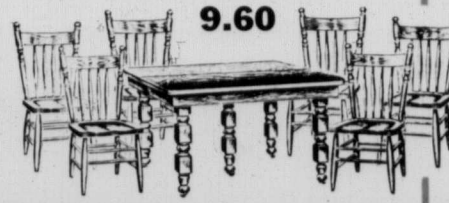

THIS BIG OUTFIT Six Chairs and a Table 9.60

Table is made of hardwood, finished golden. Has five neatly turned legs, 40x40 inch top and extends to 6 or 8 feet. Chairs have double spindle base, large seat, fancy turned posts and are extra strong. Entire set is a wonderful value and easily worth $3.00 more than what we ask. Order from this advertisement. 6 ft. Table and 6 Chairs. Price **9.60** 8 ft. Table and 6 Chairs. Price **10.60**

THE FARMERS SUPPLY CO. LTD., 173-5 BANNATYNE AVE. EAST WINNIPEG - - MAN.