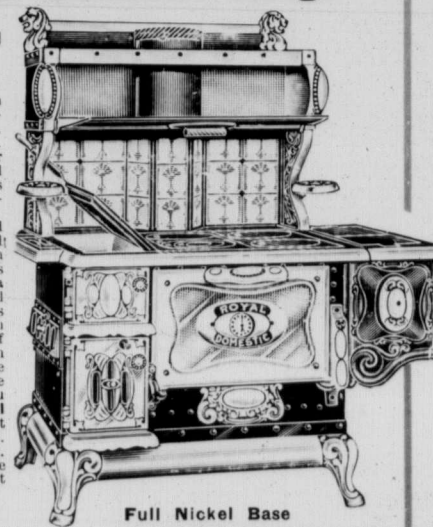

THIS BIG OUTFIT Six Chairs and a Table 9.60

Table is made of hardwood, finished golden. Has five neatly turned legs, 40x40 inch top and extends to 6 or 8 feet. Chairs have double spindle base, large seat, fancy turned posts and are extra strong. Entire set is a wonderful value and easily worth $3.00 more than what we ask. Order from this advertisement. 6 ft. Table and 6 Chairs. Price **9.60** 8 ft. Table and 6 Chairs. Price **10.60**

THE FARMERS SUPPLY CO. LTD., 173-5 BANNATYNE AVE. EAST WINNIPEG - - MAN.