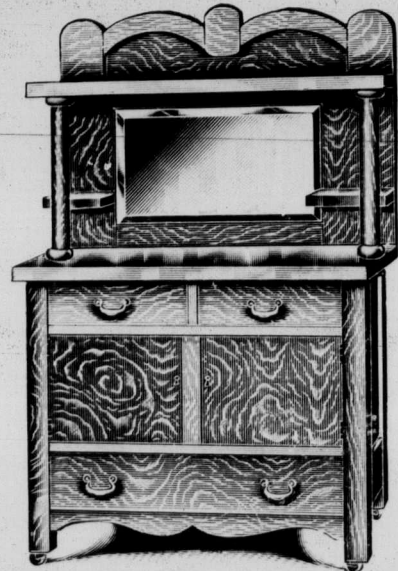

JUST WHAT YOU WANT

No. 1426. This wonderful Sideboard value, built of hardwood and finished American quarter-sawed oak, in a rich high gloss golden color. French beveled plate mirror, 13x22 inches. The massive double-shaped top measures 46 inches wide and 22 inches deep. Has large roomy top shelf, two ornament shelves above main top, two large full width drawers, also one other straight, full width drawer and large, roomy double cupboard. High-grade in construction and finish. **12.95** No. 1426. Price