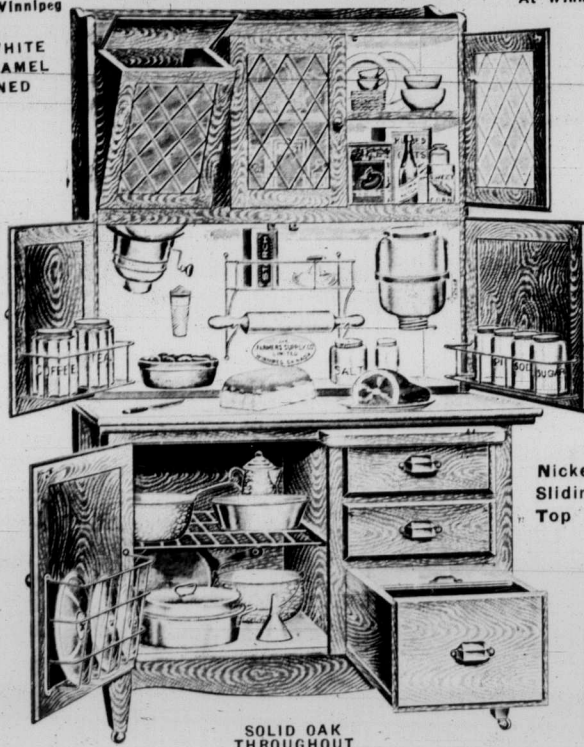

24.85 RECORD LOW PRICE FOR XMAS ON A BIG SLIDING TOP KITCHEN CABINET **24.85** At Winnipeg

WHITE ENAMEL LINED

Nickel Sliding Top

SOLID OAK THROUGHOUT

FREE Just 50 Enamel 12-Piece Kitchen Sets to the first 50 orders we receive from this advertisement for one of these Kitchen Cabinets. Sells regularly at $3.75. **DELIVERED PRICES** Any Town in **26.75** Manitoba **28.25** Saskatchewan **29.75** Alberta