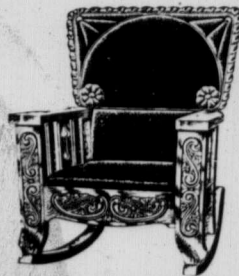

SOLID OAK FOOT REST MORRIS ROCKER

COMFORT IN THIS SOLID OAK ROCKER

At a price you can easily afford to pay. Has spring seat and neatly shaped back, covered in a high-grade imitation leather. Frame is extra strong and made of solid quarter cut oak, golden finish. This is a good sample of our big values. Order it on approval. No. 1332. Price **7.25**