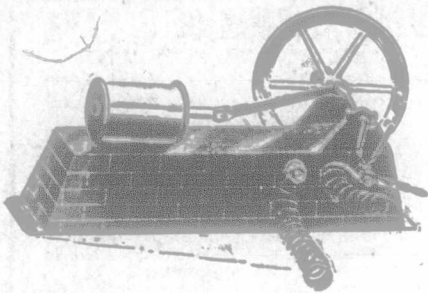

Something new for a Xmas Present.

A Brand-New Electric Toy

This is the Sayer Electric Engine, built on scientific lines and modeled after a modern Horizontal Corliss Steam Engine. The engine can be run in either direction and at different speeds by means of the controlling lever. It is the cheapest Electro Motor Engine made. It consumes but half an ampere of current (about the same as a miniature Battery Lamp). Two dry cells do the work. A small pulley on the Fly Wheel provides for running small shafting, etc. Every boy who sees it will want one and he can afford to buy it.

Price for Engine complete, less Batteries, $1.00.

Mailed for 20c extra.
CAN YOU BEAT IT?

Get your order in immediately and send for No. 20 Novelty Catalogue.

The Sayer Electric Lighting Plant

A Complete Lighting Station in Miniature.

(Cheap enough for every boy to buy.)

Consisting of a horizontal Corliss Engine of the latest design, belted to a modern type dynamo, wired to a complete Arc Light. Not a dead imitation, but a working engine driving a Throbbing Dynamog, generating current to illuminate the Arc Light governed and controlled by a Starting Lever.

The Finest, most Practical and Instructive Working Toy Model on the Market.

Nothing can compare with it.

The Whole Outfit, complete, $4.00.

Novelty Dept.—

The Sayer Electric Company,
10-14 Beaver Hall Hill, Montreal.

For 16 years in this western country the name of

STEELE & CO. Ltd.

has been associated with pleasing

Photographs.

You are invited to call at our galleries at Calgary and WINNIPEG.

LANDS, FARMS

Several good farms and farm lands, improved, partly cleared, now on the market. Exceptional opportunities in CHILLIWACK VALLEY. Dairying, hop-raising, fruit and mixed farming. Particulars on request. Terms to arrange.

JUSTINIAN PELLY, CHILLIWACK, B. C.