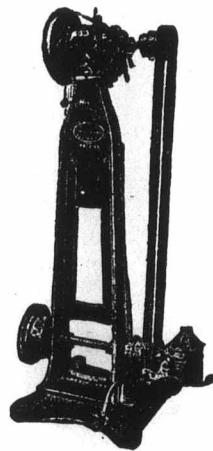

Stitching Machines
Stitch Separators
Welt Indenters
Bunking Machines
Channelling Machines
To work by hand or power
Channel-Openers
Channel-Closers
Skiving Machines { Soles & piece-soles
Stiffeners
For . . . . . { Middles
Shanks, etc.
Splitting Machines
Hammering Off Machines
Vamp Stay Machines
And all kinds of up-to-date Finish-
ing Machinery, also many other
useful and novel machines and
appliances for the Boot and Shoe
Trade.
To be had from the Patentee and
Sole Maker. Telephone 580.

JOB LEE, ENGINEER, Premier Works, **KETTERING, Eng**
Agent for "ELSWIN" Sluggers. "KEATS" No. 7 Stitcher, etc., etc.

W. FULFORD & CO.,
Wholesale Brown Saddlers.
98 Lichfield Street, WALSALL, England.

Dart Sp

BEN
PRO

West Br
Special Prices to
sent. in favour of

Harness & Saddl
For Cape, Australia
West Indies
36 Bradford
CORRESPOND