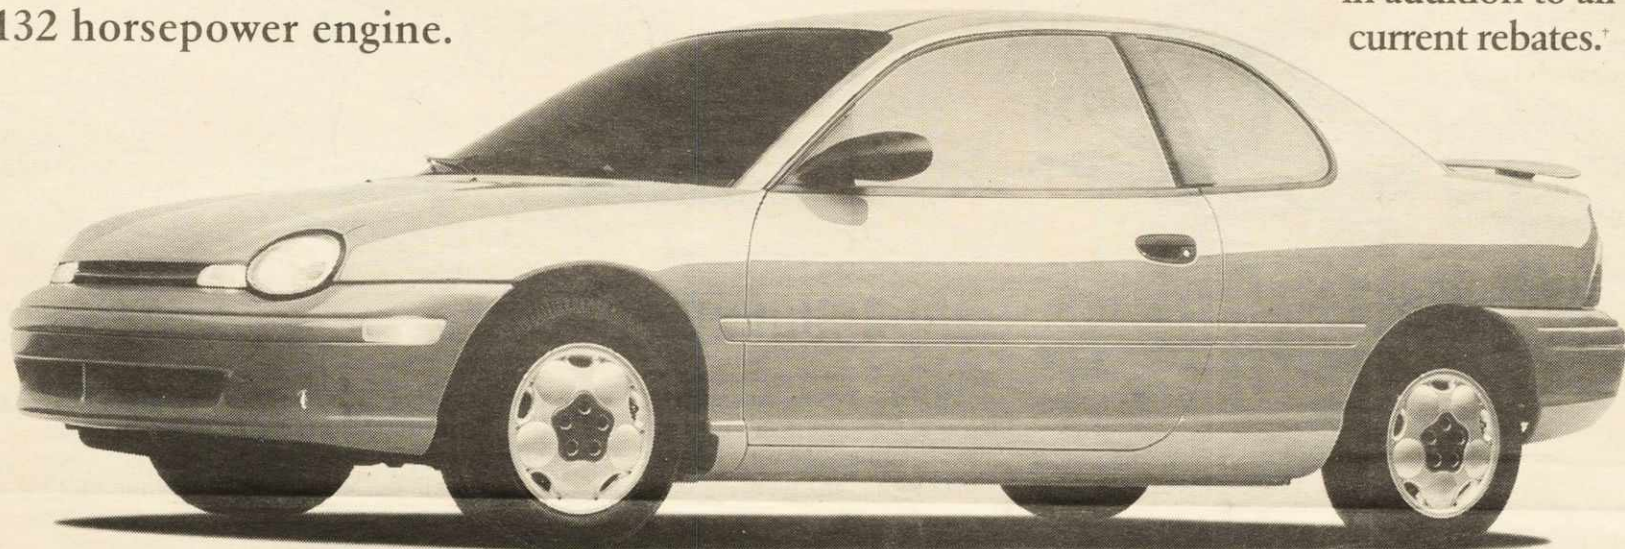

neon **EX**celeration:

The resulting movement of graduating students to a Chrysler dealership after reading they can receive an extra $750 rebate on a hot looking 2-door with a gutsy 132 horsepower engine.

Graduate
rebate of
$750
in addition to all
current rebates.*

1996 Neon Ex Available Features Include:

- 2.0L 16V 132 hp SOHC engine
- Dual air bags
- Automatic transmission
- Side door impact beams
- AM/FM stereo cassette with 6 speakers
- Air conditioning
- Rear spoiler
- 14" deluxe wheel covers
- Dual outside remote mirrors
- Fuel economy -5.8L/100 km hwy*
  -8.4L/100 km city*

Our $750 Graduate rebate applies to all 1996 Chrysler and Jeep/Eagle vehicles.†

Official Sponsor of the Canadian Olympic Team

SEE YOUR ATLANTIC CHRYSLER DEALERS.

*Based on Transport Canada approved test methods, with a 5-speed manual transmission. Your actual fuel consumption may vary. †Limited time offer. Some restrictions apply. Offer applies to retail purchases for personal use only on select models excluding Dodge Viper. This offer can be combined with any other publicly advertised offer currently available from Chrysler Canada Ltd. Offer applies to 1996, 1995, and 1994 University or College graduates. See dealer for details. © Official Mark of the Canadian Olympic Association.