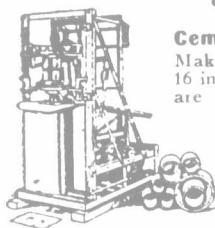

### "LONDON"

**Cement Drain Tile Machine**  
Makes all sizes of tile from 3 to  
16 inches. Cement Drain Tiles  
are here to stay. Large  
profits in the business.  
If interested send for cat-  
alogue. London Con-  
crete Machinery Co.  
Dept. B London Ont.  
Largest manufacturers  
of Concrete Machinery  
in Canada.