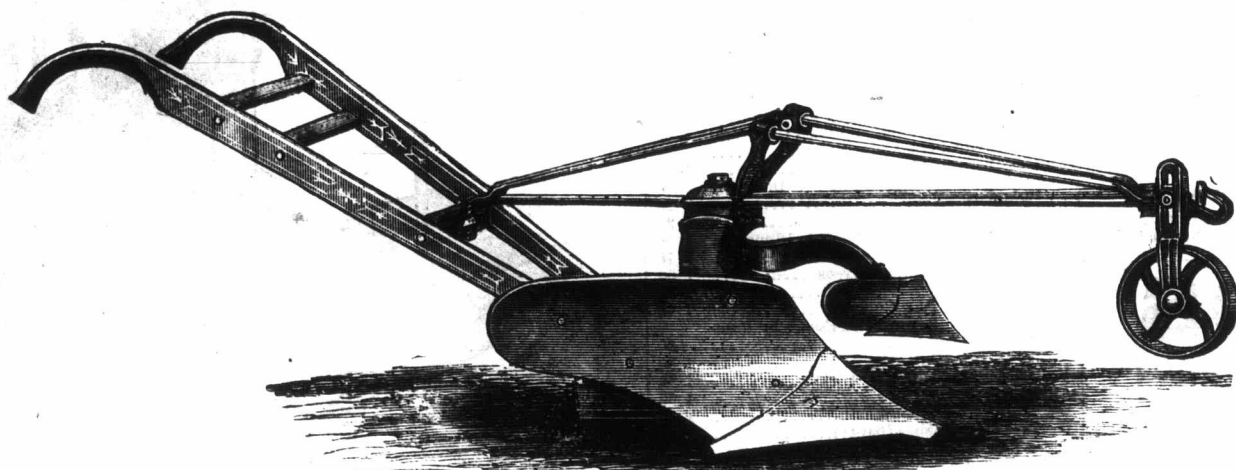

THE "SEEGMILLER" TRUSS BEAM PLOW!

Flexible Wheel, Universal Standard Jointer Attachment.

This Celebrated Plow is made in Canada. It combines all the advantages of the best American chilled plows, with additional improvements. The material used in their construction is the best made; they are constructed by the most skilled mechanics; their durability and efficiency are unsurpassed. The thousands of testimonials from those using them are such as to satisfy all that this is the plow for the million.

Plows sent, freight prepaid, to any firm in Ontario, Quebec, the Maritime Provinces and Manitoba. Address—

SAMUEL SEEGMILLER, Agricultural Foundry, GODERICH, ONT.

IMPERIAL HARVESTER!

The most perfect and complete Reaper in the world. Contains more practical patented improvements than any other Harvester in the market. It is the only machine made with platform and raking apparatus tilting independently of truck. In simplicity and durability it excels all others. It can not get out of order, and is guaranteed to work in any kind of grain. It is the cheapest machine ever offered to the farmer. It has no equal, and every farmer wants one. For particulars send to