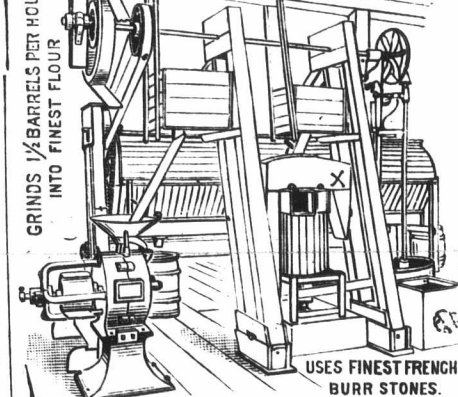

ESTABLISHED 1840.

**PETER R. LAMB & Co.,
Toronto, Ont.,**

MANUFACTURERS OF
Superphosphate of Lime, - - - \$30 per Ton
Fine Bone Dust, - - - 25 "
" " " " " 25 "
" " " " " 20 "

Diploma was awarded to us at the Provincial
Exhibition, Sept. 23, 1852, for the first Bone Mill
established in Upper Canada. 194-d

AGENTS WANTED

ESTABLISHMENT COMPLETE PORTABLE

GRIST MILL.

USES FINEST FRENCH
BURR STONES.
WATEROUS ENGINE WORKS CO. BRANTFORD, CANADA
191-1f

BEST WHEAT

AND GRAZING LANDS ARE FOUND ON
THE **Northern Pacific R. R.**
IN MINNESOTA, DAKOTA,
AND MONTANA.

BIG CROP AGAIN IN 1881

LOW PRICES: LONG TIME: REBATE FOR IMPROVE-
MENT: REDUCED FARE AND FREIGHT TO SETTLERS
FOR FULL INFORMATION, ADDRESS

**R. M. NEWPORT, GEN. LAND AGT.
ST. PAUL, MINN.**

MENTION THIS PAPER.
193-y