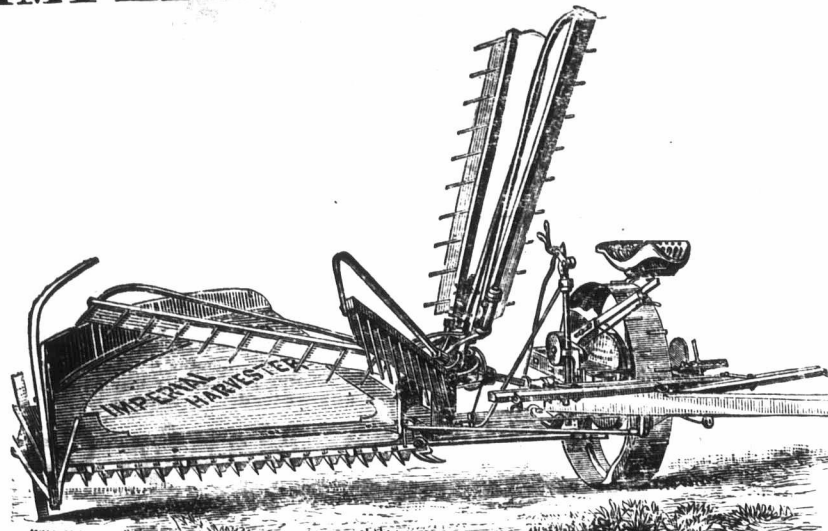

THE "SEEGMILLER" TRUSS BEAM PLOW!

Flexible Wheel, Universal Standard Jointer Attachment.

This Celebrated Plow is made in Canada. It combines all the advantages of the best American chilled plows, with additional improvements. The material used in their construction is the best made; they are constructed by the most skilled mechanics; their durability and efficiency are unsurpassed. The thousands of testimonials from those using them are such as to satisfy all that this is the plow for the million.

Plows sent, freight prepaid, to any firm in Ontario, Quebec, the Maritime Provinces and Manitoba. Address—

SAMUEL SEEGMILLER, Agricultural Foundry, GODERICH, ONT.

IMPERIAL HARVESTER!

The most perfect and complete Reaper in the world. Contains more practical patented improvements than any other Harvester in the market. It is the only machine made with platform and raking apparatus tilting independently of truck. In simplicity and durability it excels all others. It can not get out of order, and is guaranteed to work in any kind of grain. It is the cheapest machine ever offered to the farmer. It has no equal, and every farmer wants one. For particulars send to