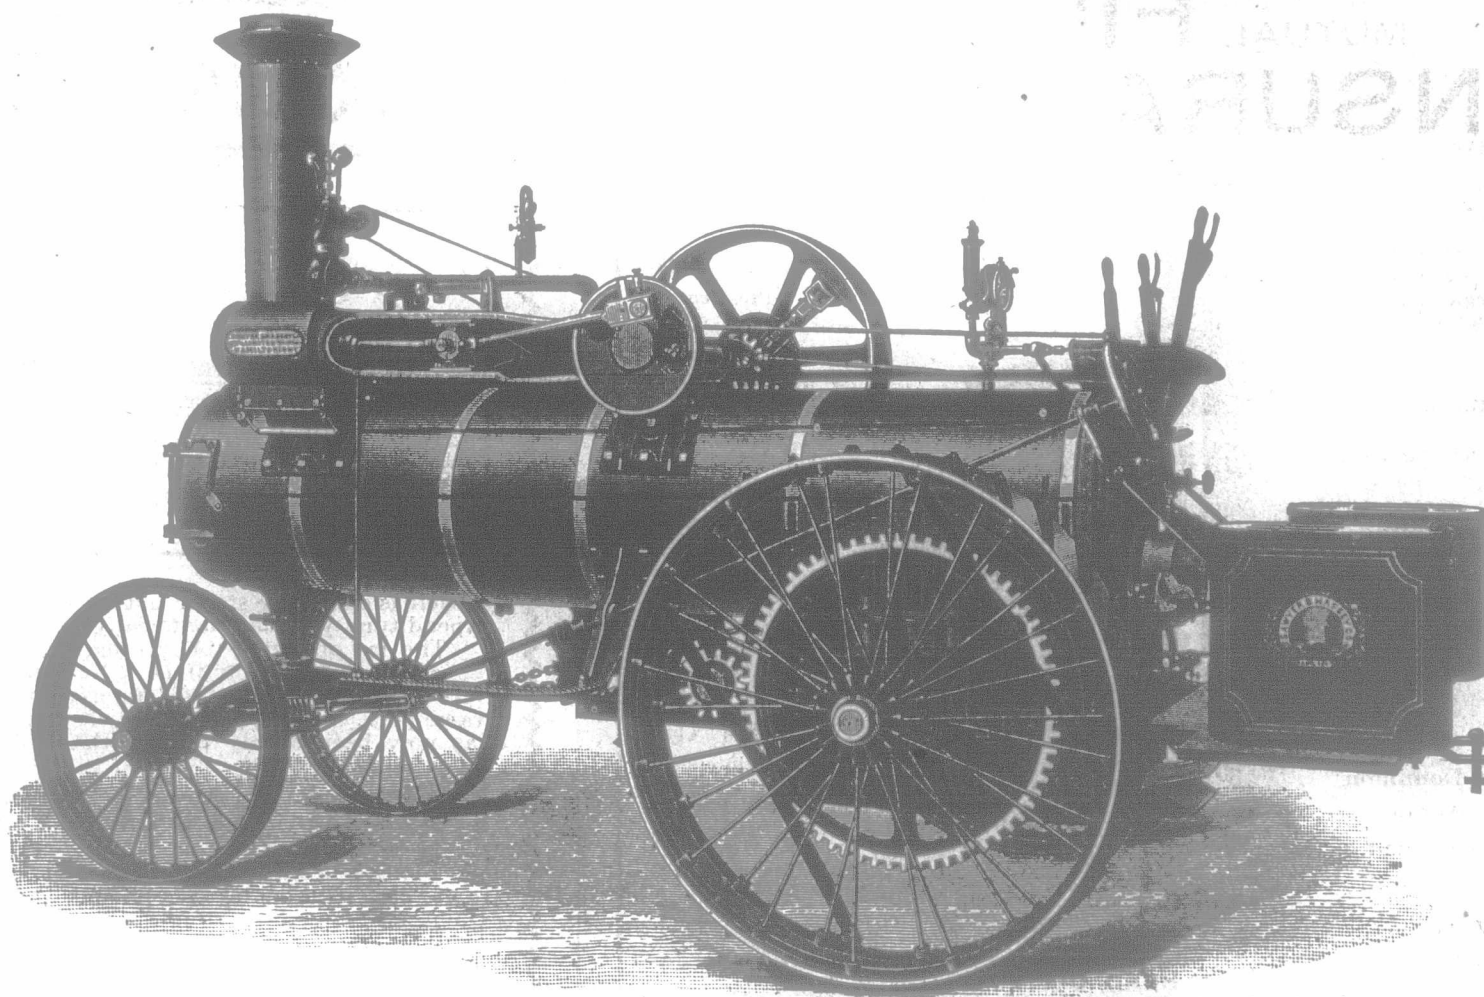

The HIGHEST PRODUCT of ENGINEERING SCIENCE

True Progress is built on experience.

Sawyer & Massey machinery is the production of 68 years' ingenuity and research.

Have you seen our handsome 1904 Catalogue, illustrating everything newest and best in Engines, Separators, Clover Hullers, Horse Powers, Plowing Engine Tenders, Sawmills (Portable), and Road Machinery?

S. & M. SIMPLE TRACTION ENGINE. LEFT SIDE.

Sawyer & Massey Company, Limited, Hamilton, Canada.

Made in One Piece LIGHT

Just the Thing for Farmers and Dairymen

No Hoops to Fall Off DURABLE

TUBS MILK PANS WASH BASINS