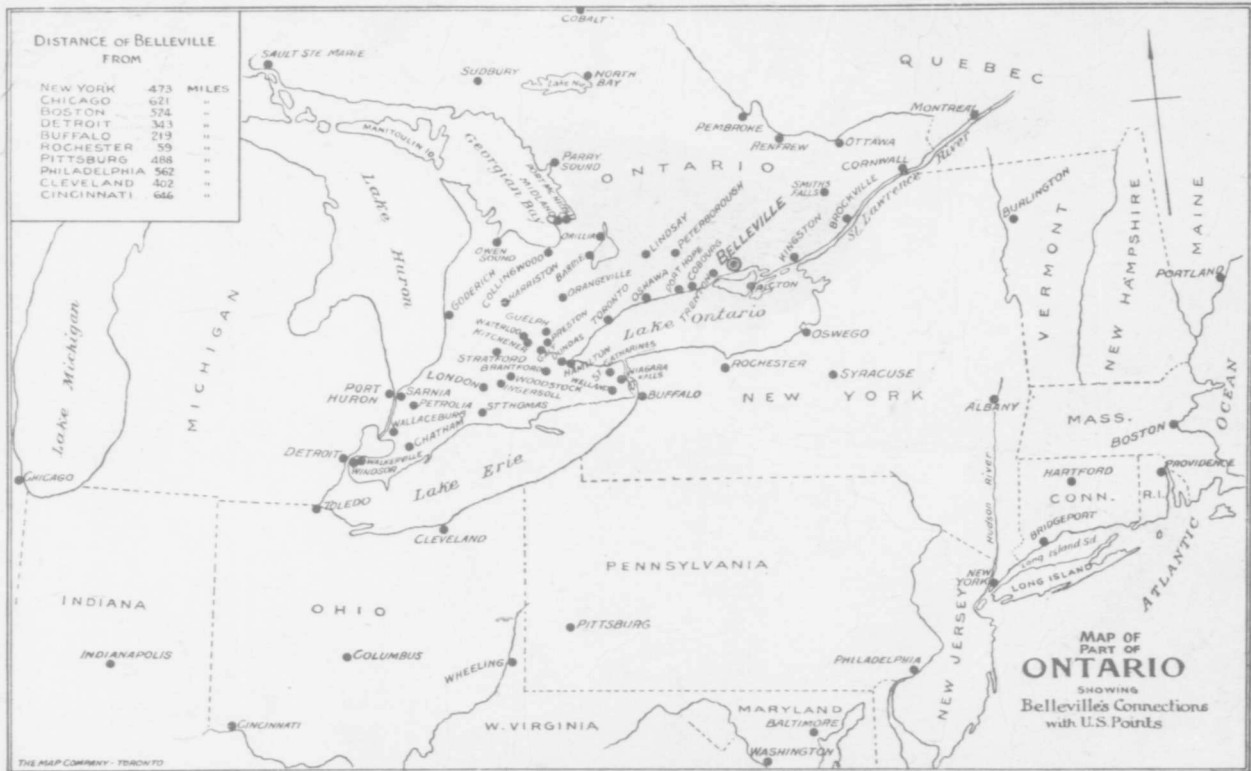

DISTANCE OF BELLEVILLE FROM

NEW YORK	473	MILES
CHICAGO	621
BOSTON	574
DETROIT	343
BUFFALO	219
ROCHESTER	59
PITTSBURG	488
PHILADELPHIA	562
CLEVELAND	402
CINCINNATI	646

MAP OF PART OF ONTARIO
SHOWING
Belleville's Connections
with U.S. Points

THE MAP COMPANY - TORONTO