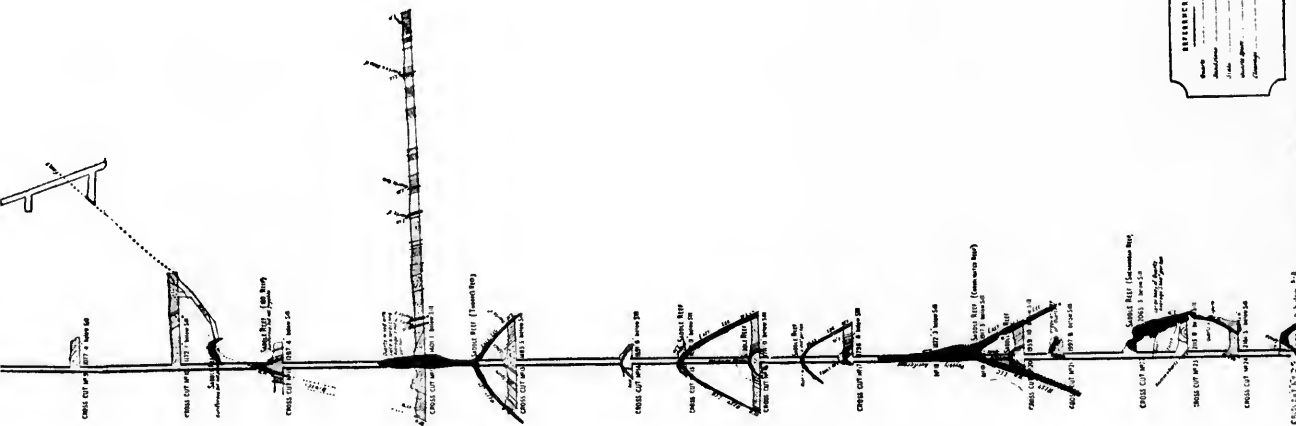

of Nova Scotia and Deep Mining.

PLATE VI.

REFERENCES	
Scale	1" = 100'
Projection	Orthographic
Date	1912
Author	W. H. D. ...
Checked by	...
Drawn by	...
Engraved by	...

2,209 FEET DEEP