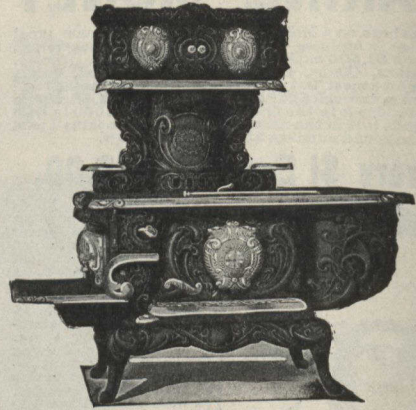

SOLD BY THE BEST DEALERS EVERYWHERE

MANUFACTURED BY

THE GURNEY, TILDEN COMPANY, Limited

Hamilton Montreal Winnipeg Vancouver

WITCH HAZEL TOILET SOAP

REGISTERED BRAND

FOR BABY'S BATH

THE ROYAL CROWN LIMITED. WINNIPEG. CANADA.