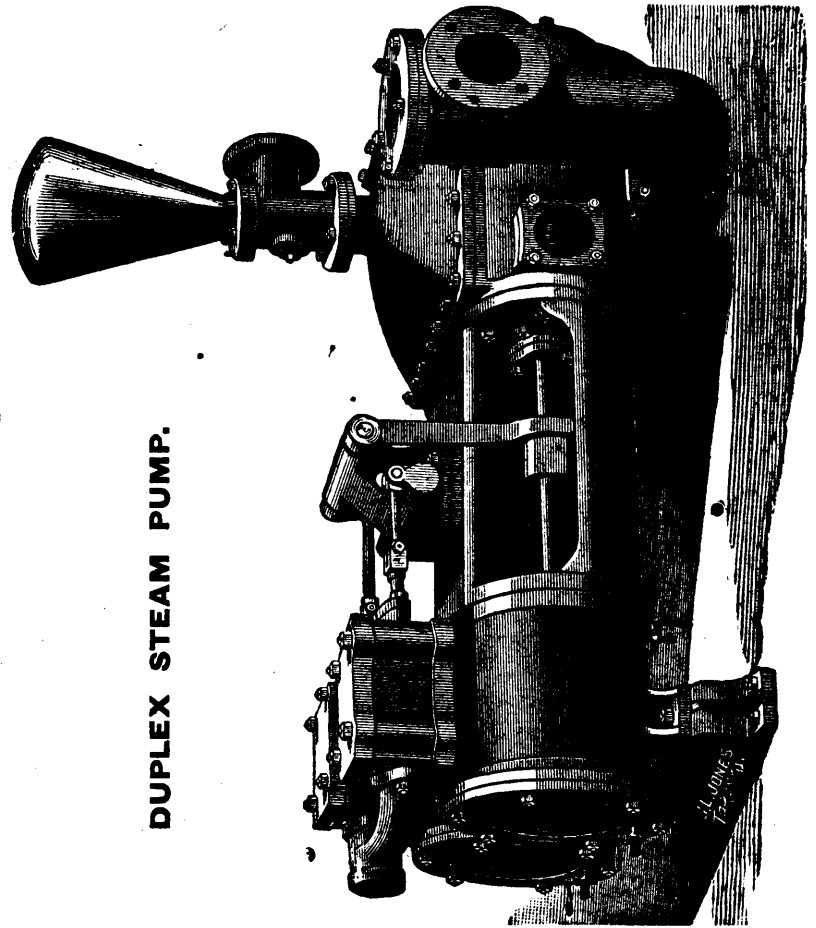

# NORTHEY & CO'S STEAM PUMP WORKS,

Toronto, Ontario.

**SIMPLE STEAM PUMP.**  
Flat Cap Pattern.

**DUPLEX STEAM PUMP.**

**SPECIAL STEAM PUMP.**

Steam Pumps of the best and latest designs for mining purposes, Boiler Feeding, Fire Protection, and General Water Supply, Etc.