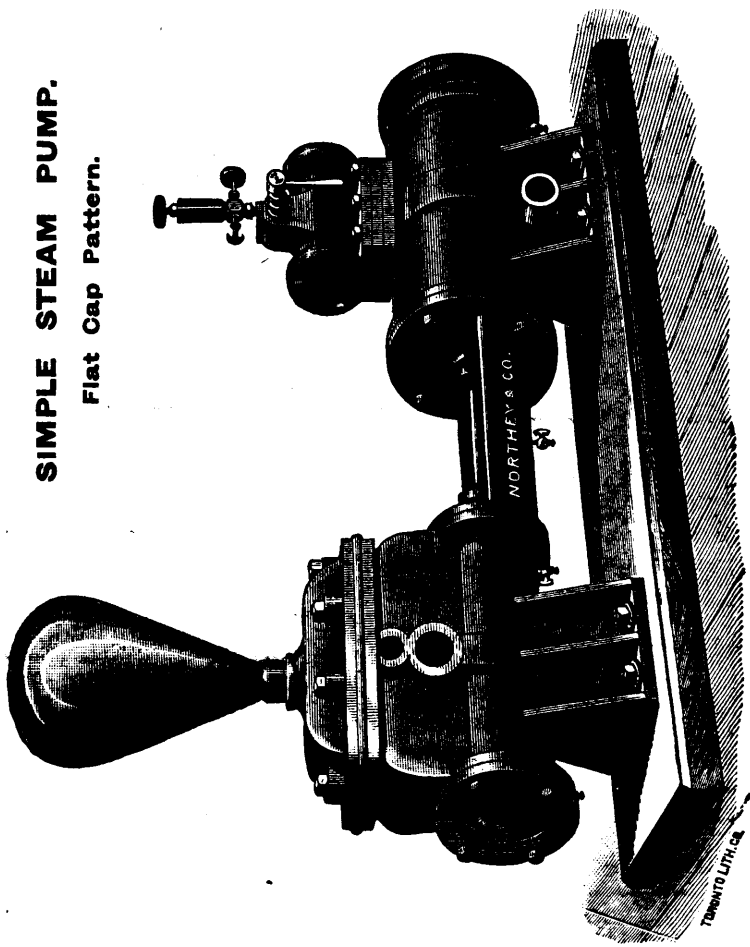

# NORTHEY & CO'S STEAM PUMP WORKS,

Toronto, Ontario.

**SIMPLE STEAM PUMP.**  
Flat Cap Pattern.

**DUPLEX STEAM PUMP.**

**SPECIAL STEAM PUMP.**

Steam Pumps of the best and latest designs for mining purposes, Boiler Feeding, Fire Protection, and General Water Supply, Etc.