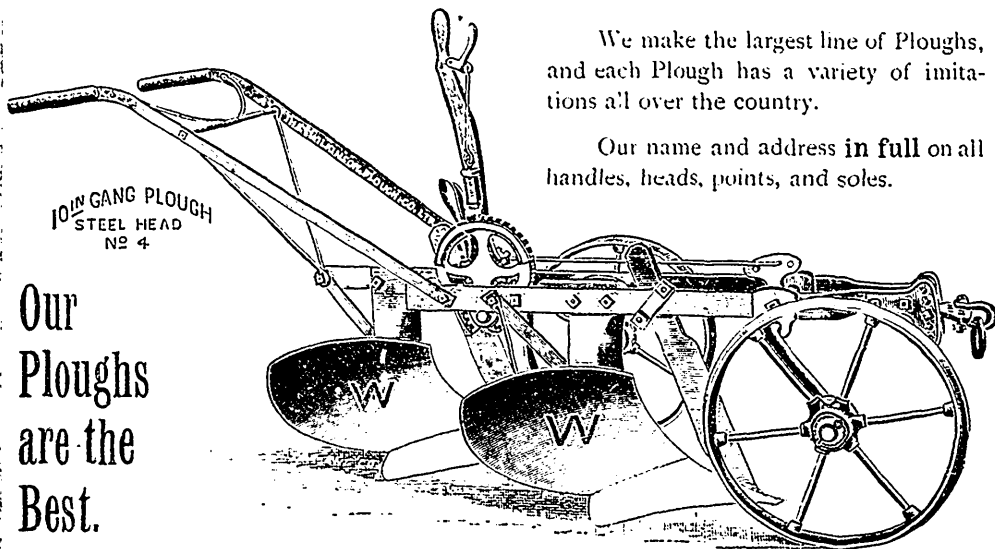

THE WILKINSON PLOUGH CO., LIMITED

TORONTO

We make the largest line of Ploughs, and each Plough has a variety of imitations all over the country.

Our name and address in full on all handles, heads, points, and soles.

Our
Ploughs
are the
Best.

You should buy them at very nearly the same prices as other makes, and you get double the value because they last twice as long.

All our mouldboards of the best Pittsburgh Crucible Soft Centre Steel. All Mouldboards tempered to the glass, polished smooth as glass, and full weight; making our Ploughs easiest to use and best to buy, because they draw lightest, run straightest and hold tightest in wet and dry weather.

Potato Diggers

The Shaker at \$13.50.

The Force Feed
Shaker at \$37.50.

The Australian
Digger at \$75.00.

The two last are guaranteed in all soils to do satisfactory work.

The Wilkinson Plough Co., Limited, - Toronto