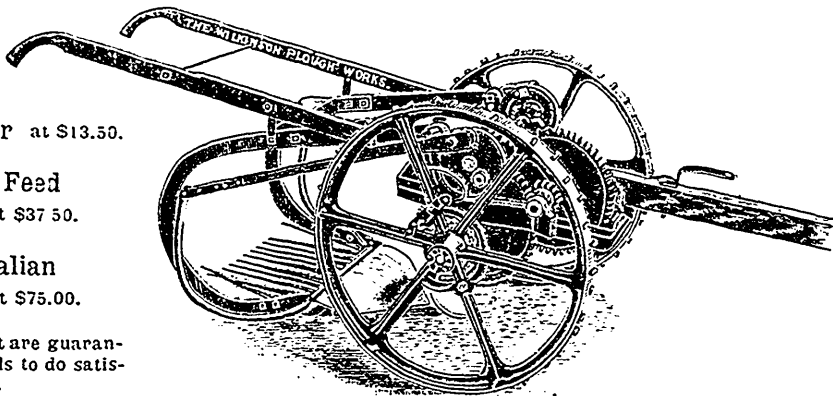

THE WILKINSON PLOUGH CO., LIMITED

TORONTO

We make the largest line of Ploughs, and each Plough has a variety of imitations all over the country.

Our name and address in full on all handles, heads, points, and soles.

Our
Ploughs
are the
Best.

You should buy them at very nearly the same prices as other makes, and you get double the value because they last twice as long.

All our mouldboards of the best Pittsburgh Crucible Soft Centre Steel. All Mouldboards tempered to the glass, polished smooth as glass, and full weight; making our Ploughs easiest to use and best to buy, because they draw lightest, run straightest and hold tightest in wet and dry weather.

Potato Diggers

The Shaker at \$13.50.

The Force Feed
Shaker at \$37.50.

The Australian
Digger at \$75.00.

The two last are guaranteed in all soils to do satisfactory work.

The Wilkinson Plough Co., Limited, - Toronto