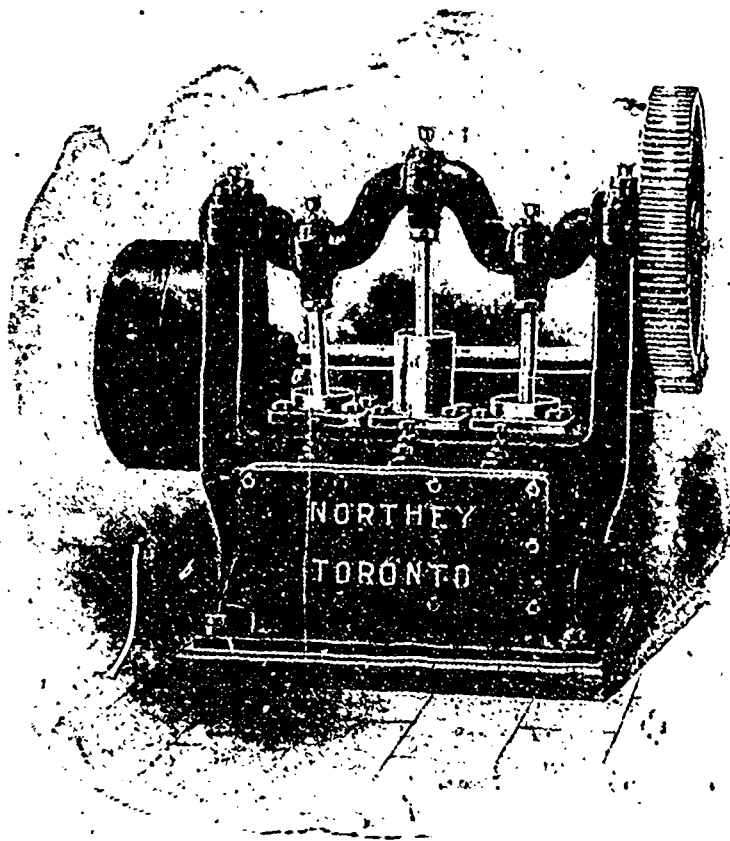

Northey Triplex Power Pump

**FOR BOILER FEEDING
AND
GENERAL PRESSURE PURPOSES**

In the Northey Triplex Power Pump we offer a machine put together with the skill brought by years of experience in pump building, and with full provision made for the varied demands likely to be made upon a pump of this character. A feature of value is that the three cranks are placed 120 degrees apart, thus giving a practically constant flow of water—minimizing strain on pump and economizing power. The pump can be readily repacked and taken up, and all details are carefully worked out. It can be conveniently operated by electricity, by water power, or by belt from engine. Different styles and sizes made to suit all duties.

WE ARE MANUFACTURERS OF OVER FIVE HUNDRED DIFFERENT STYLES AND VARIETIES OF STEAM AND POWER PUMPS FOR STATIONARY AND MARINE PURPOSES. WE INVITE ENQUIRIES FROM ENGINEERS, MINE SUPERINTENDENTS AND OTHERS FOR THEIR REQUIREMENTS IN OUR LINE. CATALOGUES AND SPECIFICATIONS FURNISHED UPON REQUEST.

We are also manufacturers of the Northey Gas and Gasoline Engine which has proved to be the handiest and most convenient power for small or intermittent power users in the market. Suitable for machine shops, pumping and electric light plants, etc. Write for illustrated descriptive booklet.