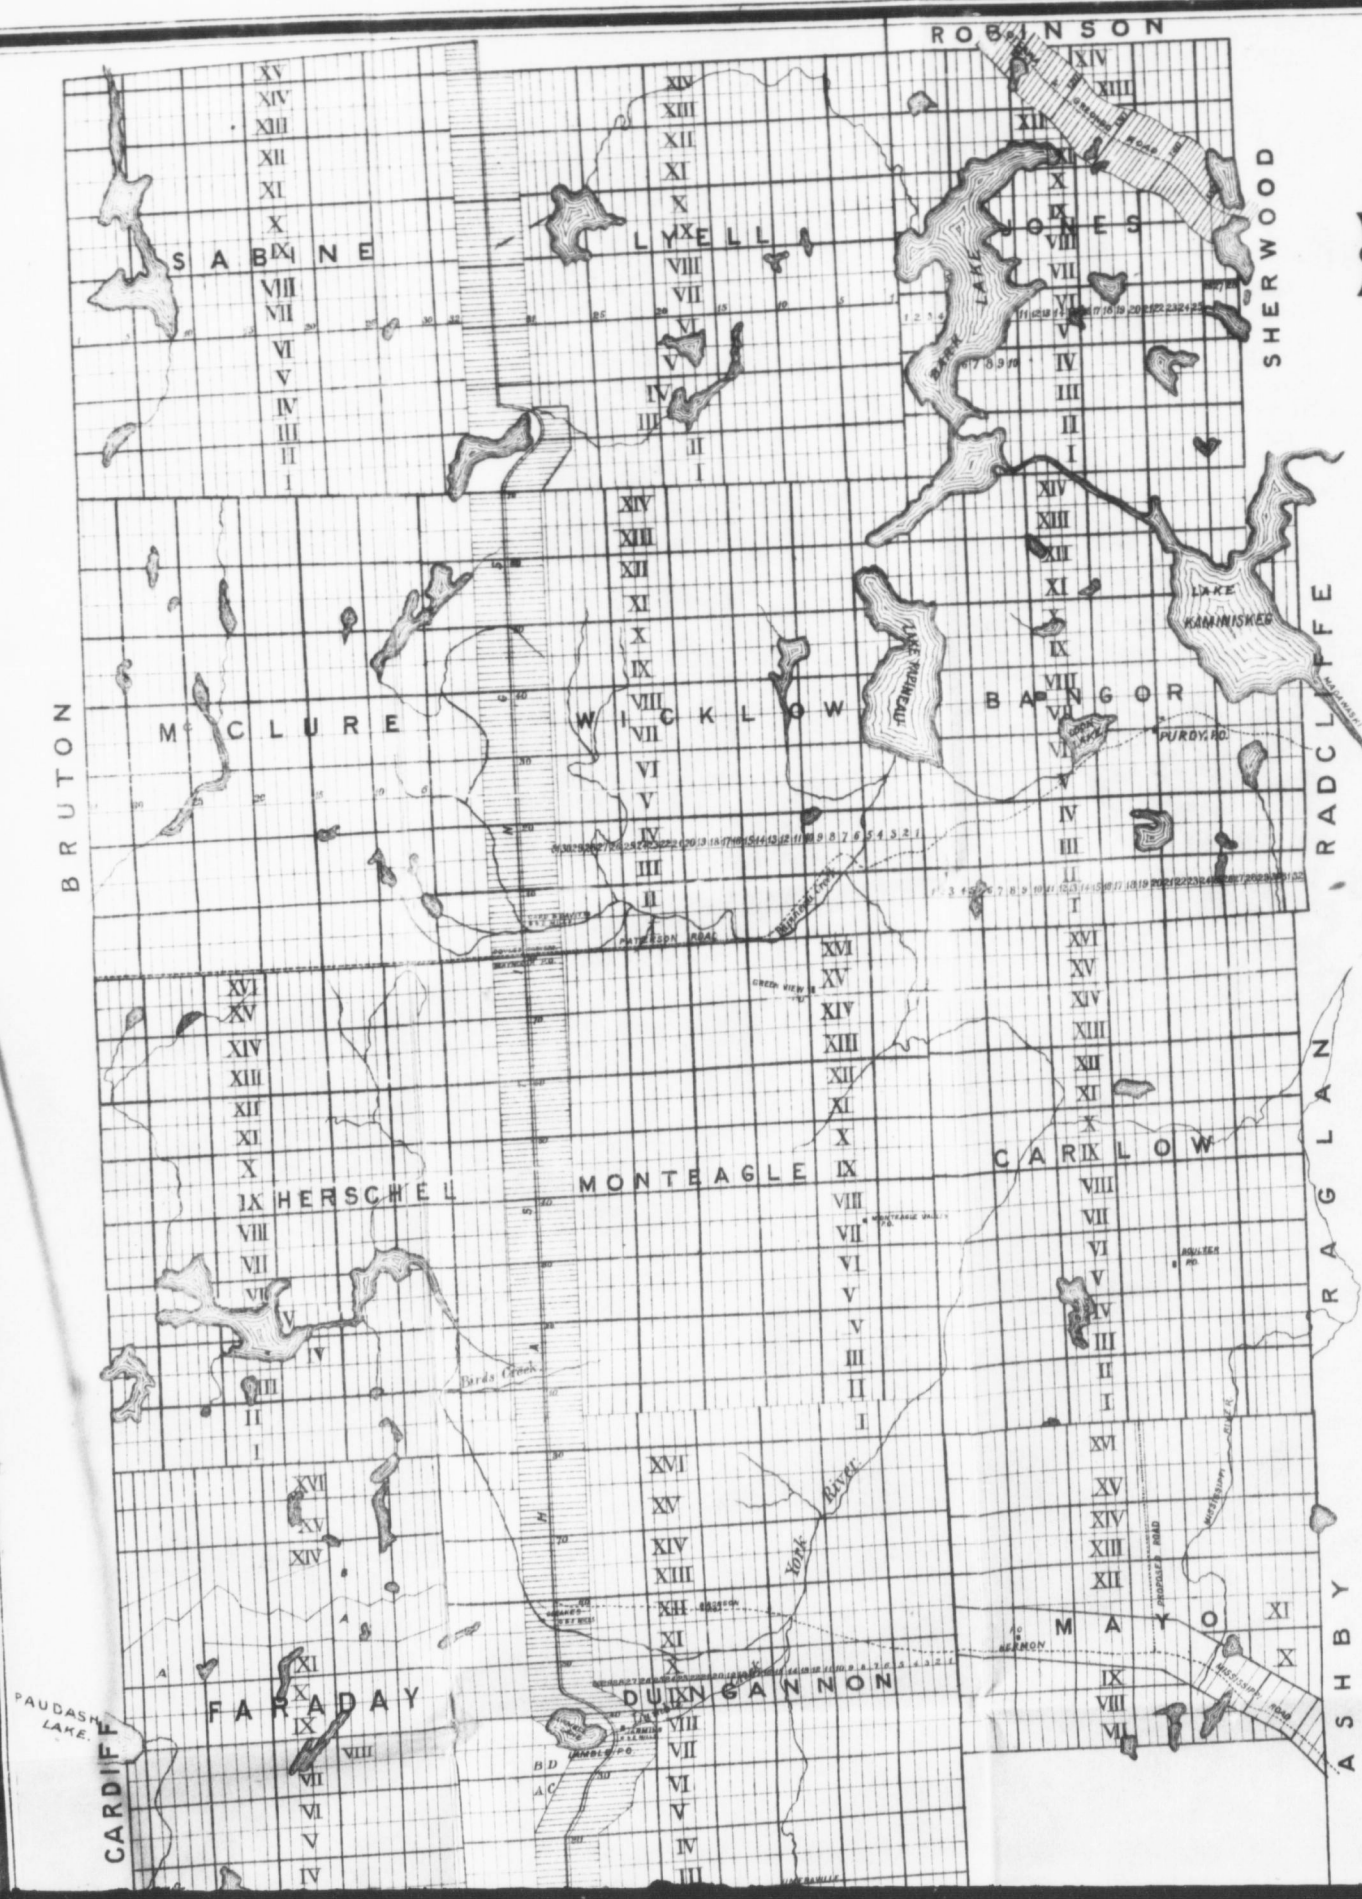

MAP OF THE COUNTY OF HASTINGS

WITH THE PRINCIPAL VILLAGES SITUATE THEREIN AND THE CITY OF BELLEVILLE.

COMPILED BY EVANS & BOLGER, P.L. SURVEYORS. FOR THE HASTINGS DIRECTORY. 1879-1880.

SCALE 3 MILES TO AN INCH.

TABLE OF DISTANCES.

Bellefleur to Trenton	11 1/2 miles
Shannonville	24
Millers	10
Mill Point	17
Napies	23
Frankford	14
Smithville	6
Stirling	14
Harold	21
Marmora	29
Madoc	24
Huntington W 14	10
Castleton	3
Hayden's Crn	41
Plainfield	9
Robin	12
Thomasburg	14
Tweed	22
Bugart	26
Bridgewater	24
Queensburgh	34
Flinton	41
Campbellford	50