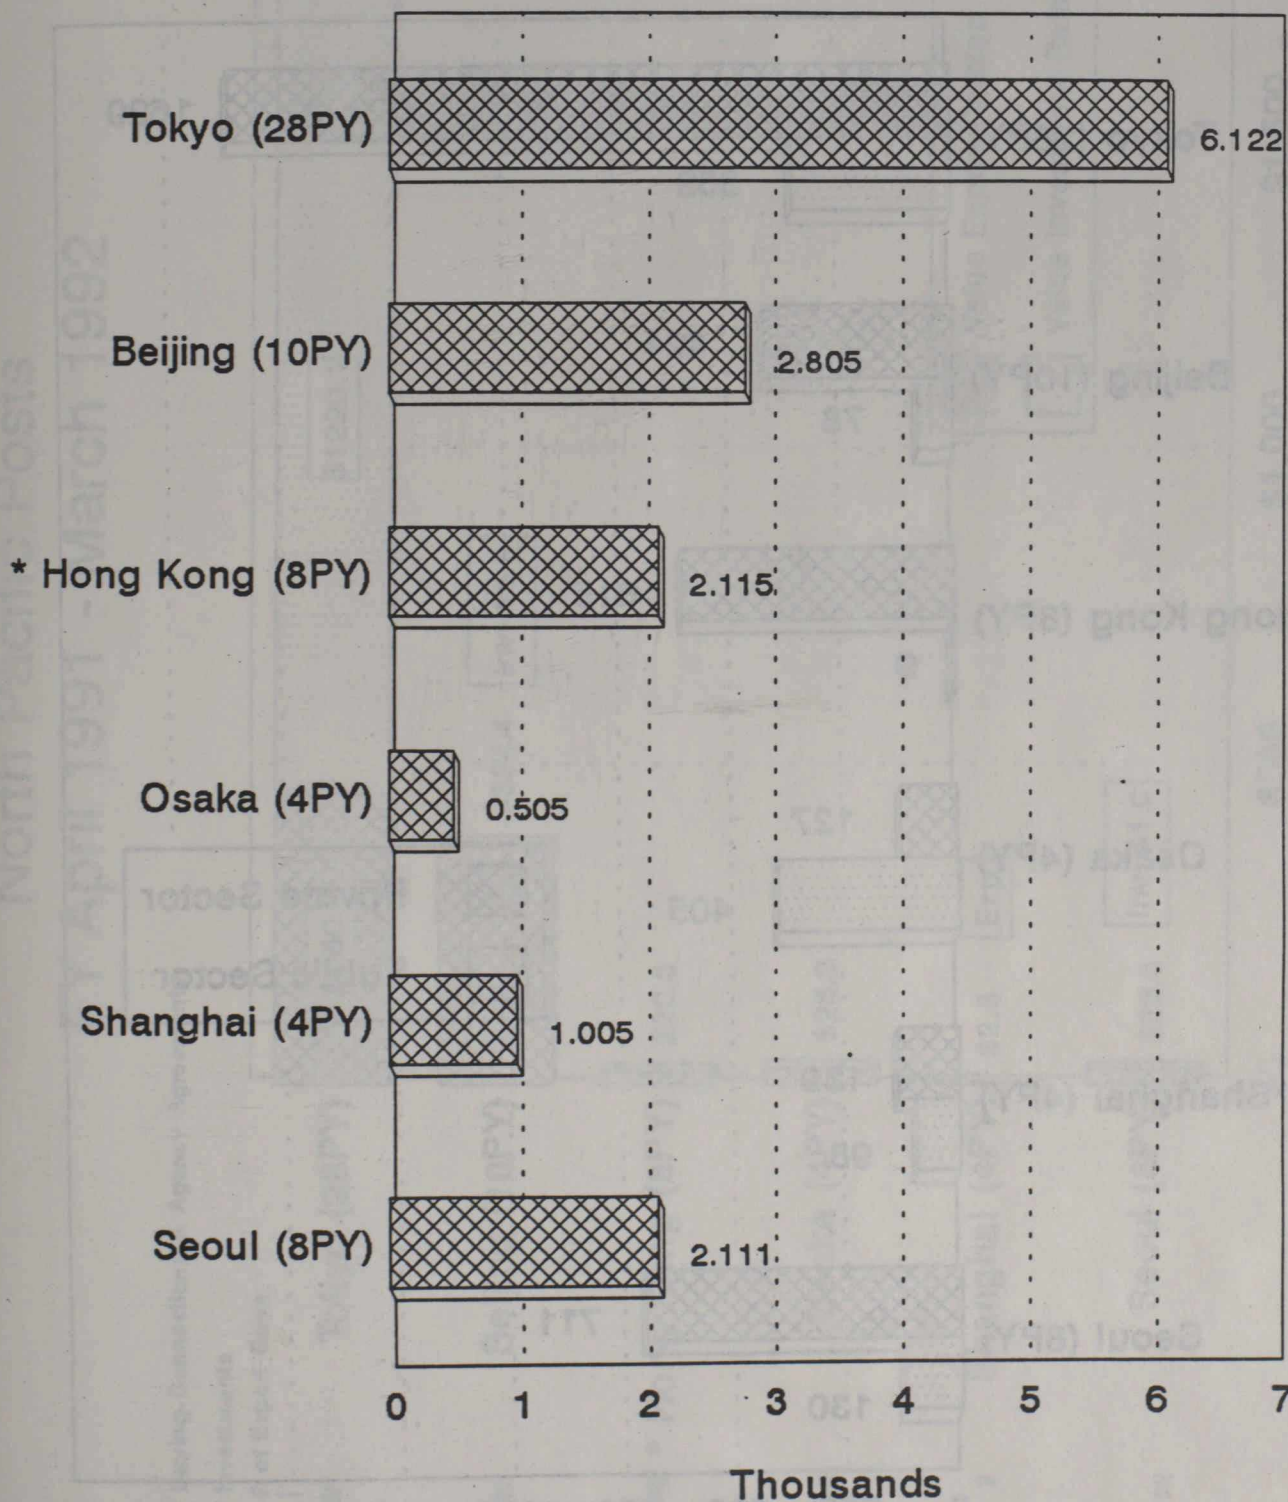

Selected Workload Indicators

Canadian Trade Enquiries

North Pacific Posts

FY April 1991 - March 1992

PY refers to Trade Program PYs)
3 of 4 reports rec'd