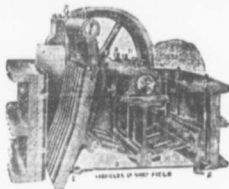

WHEELS & AXLES

WE MANUFACTURE
CRUSHING ROLLS
ELEVATORS,

and Gold Mining Requisites.

HADFIELD'S PATENT

JAW CRUSHER

(Solid Steel Construction)

The Parts which are subject to Excessive Wear are made of

Hadfield's Patent 'Era' Manganese Steel.

PEACOCK BROTHERS, 68 Beaver Hall Hill, MONTREAL