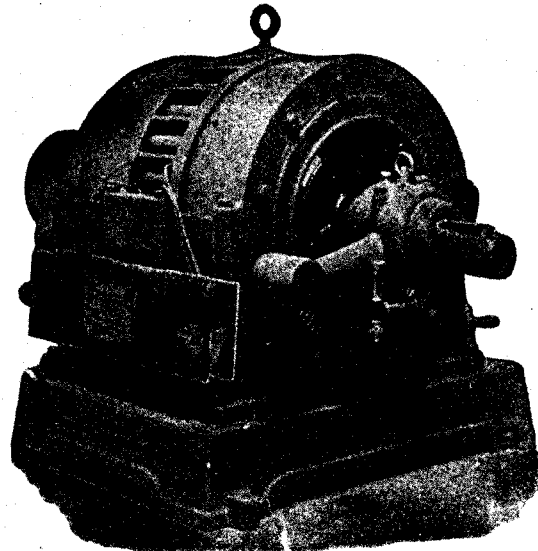

The Royal Electric Co'y

MONTREAL, QUE.

Western Office.... TORONTO, ONT.

S.K.C. Two-Phase Alternators

Incandescent Light, Arc Light and Power from same Dynamo and Circuit.

Highest Efficiency

Best Regulation

Slow Speed

Least Attention

No Collector

No Moving Wire

No Exposed Parts

No Compounding

S.K.C. 50 Kilowatt Two-Phase Generator

DIAMOND BRAND

Manufactured by The HAMILTON AND TORONTO SEWER PIPE CO. HAMILTON, ONTARIO.