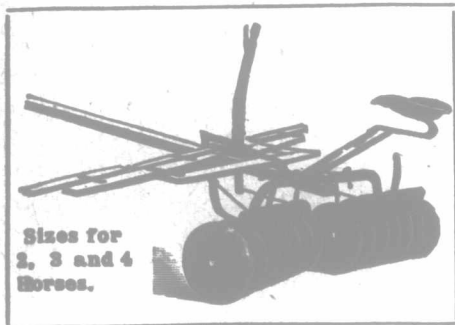

W. J. REID,
President.

JOHN A. NELLES,
Secretary.

THE BISSELL DISK HARROW

Sizes for 2, 3 and 4 Horses.

embodies SIMPLICITY, combined with great strength and efficiency. These are features followed through the entire construction of the BISSELL DISK HARROWS. The FRAME locks to the gangs, or sections, with a simple part turn, and can be put together or detached in an instant.

The team hitches well back near their work.

Two, Three or Four horses can be used. Clod Cleaner Bars between the plates keep out all sods or trash, while chisel-shape Blades clean the cutting edge. These are only some of the features of the BISSELL DISK. Simple, strong, good. Specially adapted for preparing root ground and for summer-fallow work. Send us your address on a postal card; we will cheerfully give you further information. Address