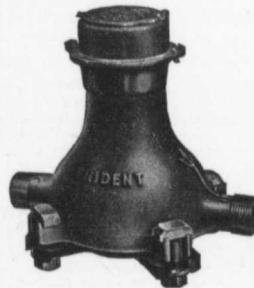

LIME Common Lump Lime, White Rock Hydrated Lime.

Sackett Plaster Board

Humphries' Patent Scaffolding Bracket

Our new Wall Plaster Mill is now in running order and we are prepared to accept orders for local delivery or carload lots of

Imperial Hard wall Plaster

Phone or Write for Prices

188 William St., Montreal

Neptune Meter Company

Manufacturers of the Well-known

TRIDENT
Frost-Proof
Water
Meters

WRITE FOR CATALOGUE

Main Office - 90 West Street
New York City