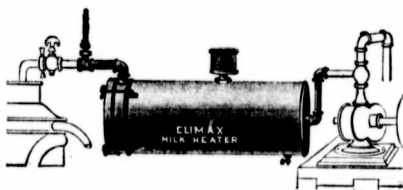

THE Farming World

Address
THE FARMING WORLD

PAPER FOR FARMERS AND STOCKMEN

CONFEDERATION LIFE
TORONTO

THE CLIMAX MILK HEATER

Even Heating The desirability of even heating is well understood. With the Climax heater the temperature can be regulated exactly. Every particle of milk that passes through it is heated to just the temperature desired.

Rapid and Thorough This heater operates on the correct principle

to accomplish rapid and thorough heating. The milk is distributed in a thin sheet or layer, and the heating medium is caused to circulate continuously, producing an even distribution of heat.

No Steam in Contact with Milk The outer cylinder is filled with water and steam applied to its entire length, heating the water and thus heating the thin sheet of milk. No steam comes in contact with the milk, as this has been found quite objectionable, especially where foul water and boiler compounds are used.

Very little steam is required for its use.

Either Pump or Gravity System The heater may be attached to a force pump, or connected direct to the vat, where the gravity system is used.

SIZES AND PRICES

- No. 1, Capacity 1,500 lbs. milk per hour.....$7.50
- No. 2, " 3,000 " " 8.50

Creamery Package Mfg. Co., LIMITED

COWANSVILLE, P. O.

Butter and Cheese Making Machinery for Factory or Farm Dairy.
Ask for our new Catalogue, just out—Free.

Second Hand Choppers for Sale CHEAP

All Kinds and Sizes. Write for Prices, etc.

S. VESSOT & CO., - 108 Front St. E., Toronto