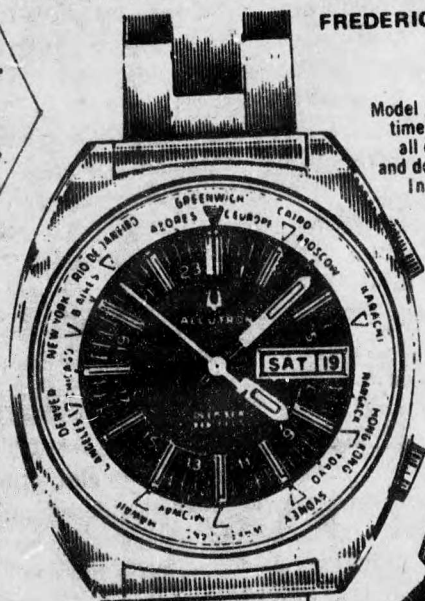

TOWER'S CREDIT JEWELLRS

FREDERICTON MALL

- * Gents (stone) \$37.50
- * Ladies (stone) 33.50
- * Gents (crest) 33.50
- * Ladies(crest) 29.50

Hogan's Jewel

2 Locations to serve you

324 QUEEN STREET 475-8362
FREDERICTON MALL 475-6611

Model #21454W, tells time, day and date all over the world and down under too. In stainless steel. \$290.

This Accutron Model #23106 yellow, reveals its space age movement. \$190.

Deep Sea Model #2195C stainless steel, keeps 666 feet below. Elapsed time indicator, magnified calendar. \$200.