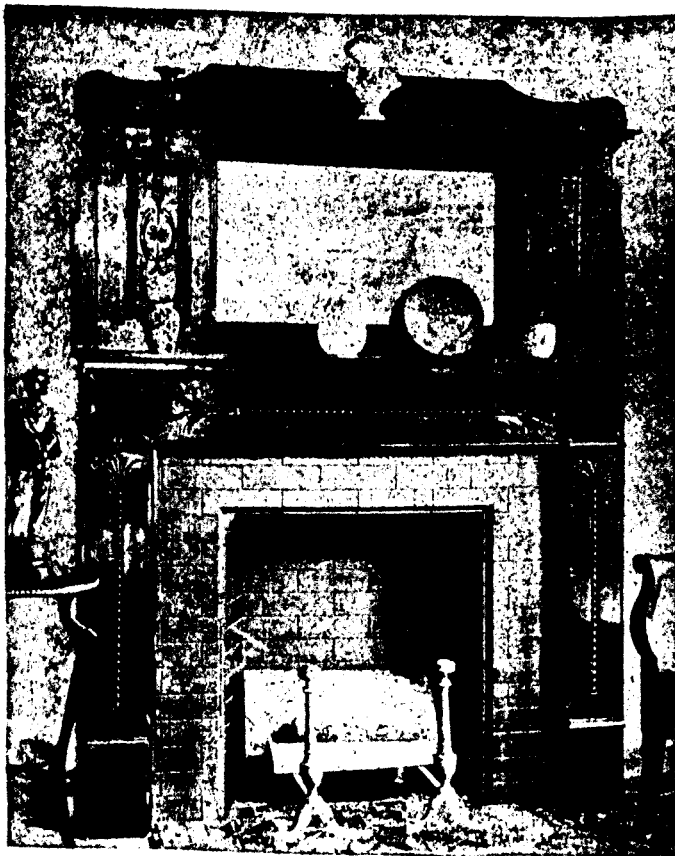

Wood Mantels. <

No. 32

Height, 76 inches. Width, 54 and 60 inches.
Opening for Tiles, 30 x 42 inches and 36 x 36 inches.
German Bevel or Plain British Mirror 10 x 28 inches.
With British Bevel Plate Mirror, \$1.50 extra.
Hardwood finished in imitation Cherry, Mahogany and
Antique.