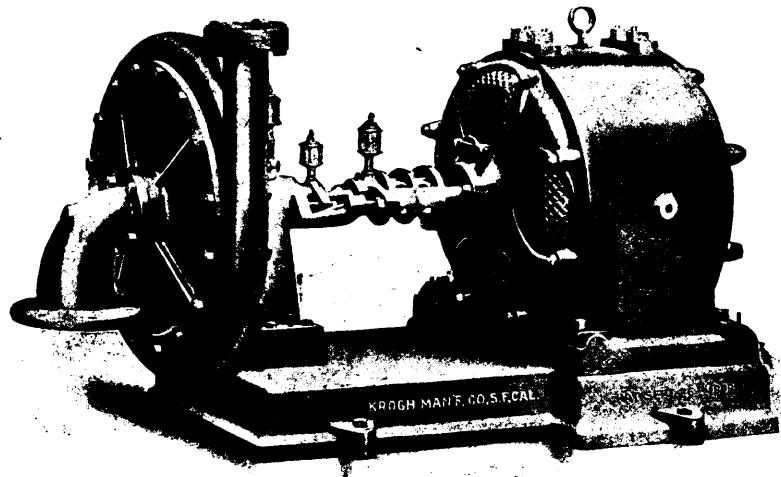

601/C/190/4

Westinghouse Motors For Mine Work

Simple
to Operate

Economical
in Service

Westinghouse Type C Induction Motor Driving Krogh Centrifugal Pump.

Canadian Westinghouse Co. Limited.

General Offices and Works: HAMILTON, ONT.