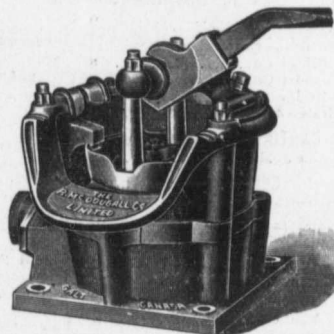

Hoisting Engines

In Stock for Immediate Delivery

5 1-4 x 8 Double Cylinder,
Double Drum,
6 1-2 x 8 do.
7 x 10 do.

Manufacturers of
Contractors' Machinery, Iron, Bronze and Brass
Castings.

Georgian Bay Engineering Works
Midland, Ontario

DIAPHRAGM PUMPS

For Contractors' Use

This class of pump will handle about anything that is wet and their usefulness has been shown in thousands of cases. We try always to have a few on hand for Emergency orders, also extra Diaphragms and 3/4" Suction Hose and Fittings.