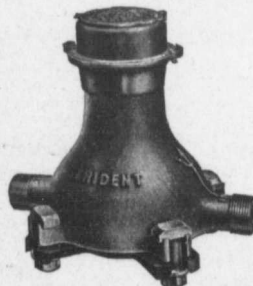

Neptune Meter Company

Manufacturers of the Well-known

TRIDENT
Frost-Proof
Water
Meters

WRITE FOR CATALOGUE

Main Office - 90 West Street
New York City