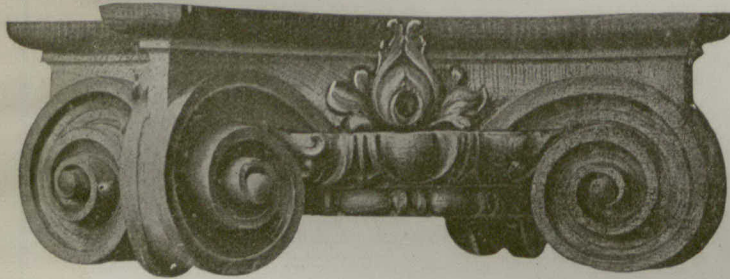

Manufacturers' Compo Ornaments and Canadian Representatives
Ornamental Product Co., Detroit, Mich.

WRITE FOR CATALOGUE

Amherst Red Stone Quarry Company
Amherst, N. S.

AMHERST RED STONE

Samples Sent Free   Hardens with Age   Correspondence Requested

JAMES BRODIE & CO.

Quarriers and Manufacturers of

Canadian Quinsy, Ebony and Stanstead Granite
Monumental Building, Curbing, Paving, etc. Rough Stock a Specialty
IBERVILLE, QUE.

**BUILDING
GRANITE**

McIntosh-Gullett Company, Limited

1119 Yonge Street, Toronto

ESTIMATES GIVEN

The Best Line of Stone in the Province

All kinds of Dressed, Dimension, Building and Bridge Stone, Footing, etc. Also all sizes of Crushed Stone for Macadam and Concrete work. Prices on application.

The Horse Shoe Quarry Company, Limited, - St. Mary's, Ont.

HAPPY THOUGHT FOLDING PARTITION FIXTURES

are what you require to ensure positive, uniform and easy motion for all widths and heights of opening.

O. T. SPRINGER, Box 44
BURLINGTON, ONT.

Roman Stone

is specified by the most fastidious Architects and recommended by the most careful Engineers. Made from pure white marble and machine tooled after casting. Roman Stone has proven itself a building material worthy to be used in the finest structures.

Send your plans for an estimate and write for descriptive literature.

The Roman Stone Company, Limited

100 Marlborough Avenue, - Toronto

The
**Miramichi or New Brunswick
Light Olive Sand Stone**

Also Dark Red New Brunswick Sandstone, any dimensions and finest quality for building purposes from New Brunswick quarries.

SAMPLES AND PRICES ON APPLICATION

William Hood & Sons
10 Richmond Square, - - - - Montreal