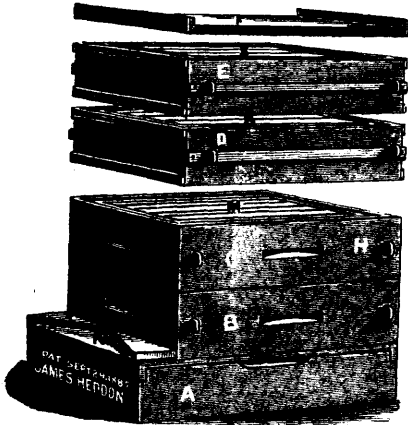

THE NEW HEDDON HIVE,

We have bought out the interest of the inventor in his Canadian patent, and we are in a position to make and sell the Heddon Reversible Hive, got up in any shape to suit the purchaser—either in the flat or nailed.

The engraving gives a good idea of the hive. The brood-chamber is in two sections; also the surplus arrangement, which may be interchanged or inverted at will. The cover, bottom-board, and top and bottom of each sectional case has one-half of a regular bee-space, so that the surplus cases with the sections may be placed between the two brood chambers, or the latter may be transposed or inverted—in fact, all parts of the hive are perfectly interchangeable. The brood-frames will ALL be bored for wires.

A SAMPLE HIVE

includes the bottom board and stand; a slatted honey board; a cover; two 6-inch brood chambers, each containing 8 frames, wired; two surplus arrangements, each containing 28 one-pound sections, both with wide frames and separators, both of which can be interchanged or reversed at will. Price, nailed \$2.90; nailed and painted \$3.25. It is absolutely essential to order one nailed hive as a pattern for putting those in the flat together correctly.

No. 1 consists of the stand, bottom-board, cover, two 6-inch brood-chambers, 16 frames with holes punched for wiring, and the slatted honey-board, price \$1.25 each.

No. 2 is the same as No. 1, with the addition of one surplus arrangement, containing 28 sections, with separators—interchangeable and reversible. Price \$1.75 each; without sections, \$1.60.