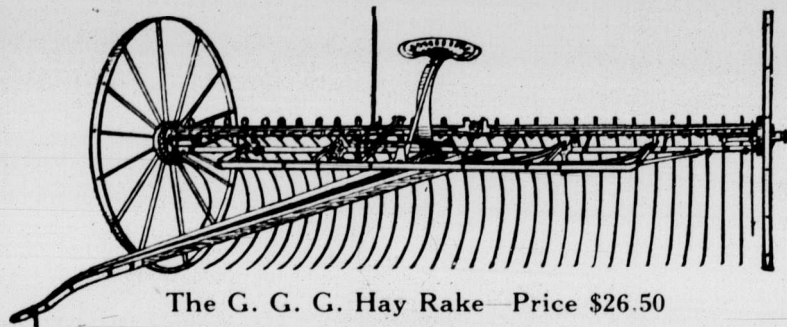

What does it Mean?

To buy your Twine from the G.G.G. Company

- 1—A considerable saving in the cost.
- 2—Your twine delivered at your station just when you want it.
- 3—A guarantee of quality that ensures satisfaction and avoids expensive and annoying delays in the harvest field.
- 4—No deposit necessary until time of shipment.
- 5—Your order reduced or cancelled if you should meet with partial or total crop failure.

Club together and buy in carlots, thus saving on the freight bill. Insure yourselves against disappointment by placing your twine order without further delay.

"Good old Never-break Blue-Bell!"

Use G.G.G. Blue Bell Binder Twine—and Smile!

Prepare for Gathering your Hay Crop Buy G.G.G. Haying Machinery

The G. G. G. Hay Rake—Price \$26.50

The G. G. G. Giant Mower is equipped for clear cutting and long service. Raised ledger plates with serrated edges give a long cutting edge. The knife works against hard steel plates and is held in place by broad-faced steel clips. Cutting bar is free to follow the ground and make a clean job on uneven surfaces. Flexible swath board makes a wide clear track and is not broken by coming in contact with obstructions. Lifting lever is assisted by adjustable spring. A conveniently placed foot lift makes frequent use of hand lever unnecessary. The G. G. G. Hay Rake is practically unbreakable. It is made from angle steel and well braced and trussed. In dumping the teeth lift well above the cleaners and it clears well even in a rank-growing crop.