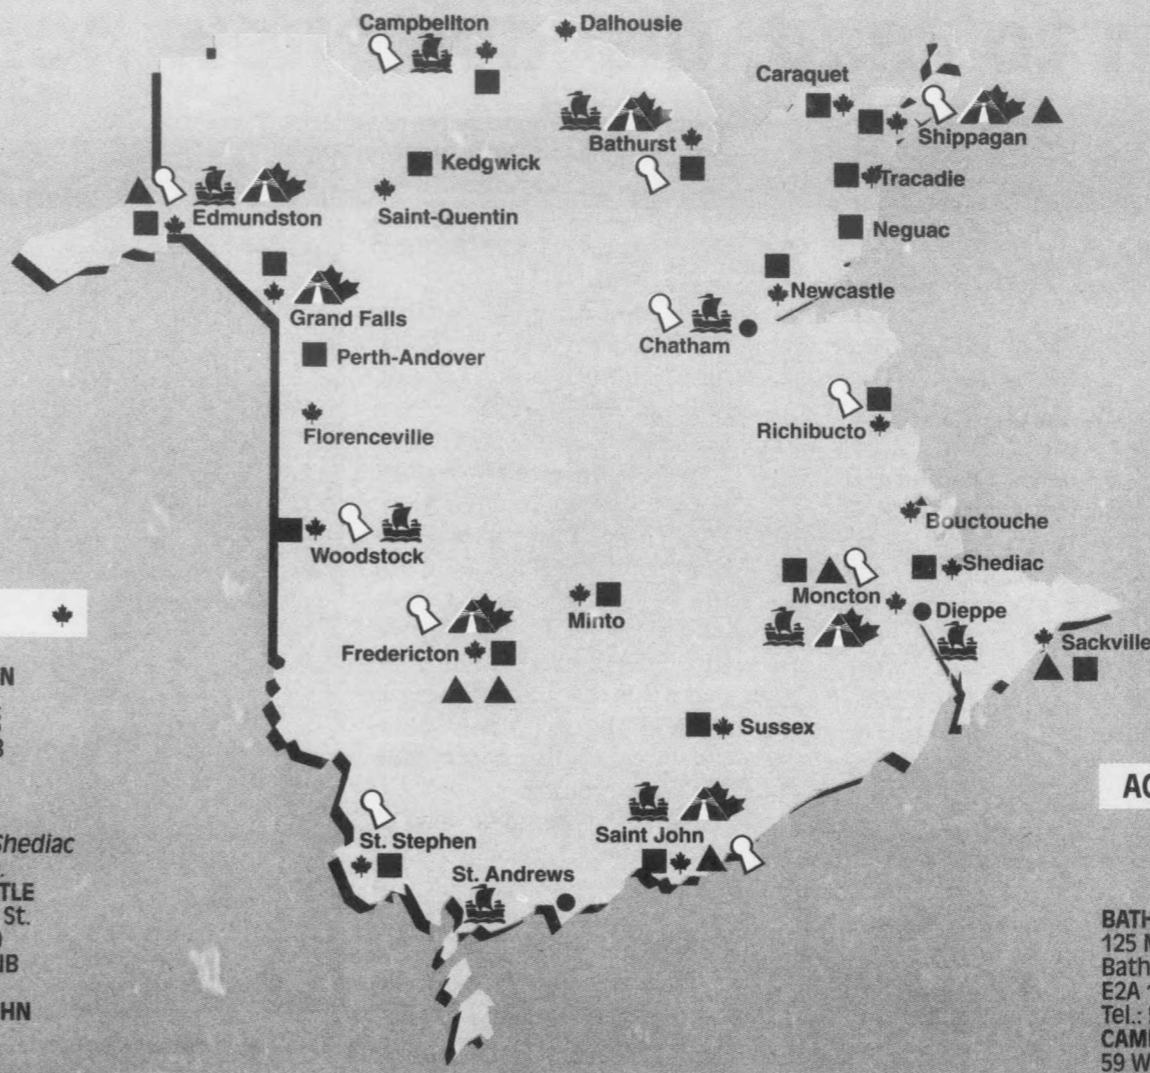

Where to find us...

Resources in Education, Training and Employment

EMPLOYMENT CENTRES

CEC BATHURST
Nicholas Denys Building
P.O. Box 4000
Bathurst, NB
E2A 1R6
Offices in Caraquet, Shippagan and Tracadie.