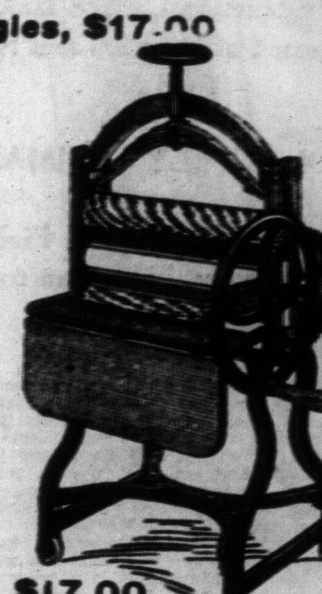

$17.00

Folding Tub Stands, $1.75

This handy arrangement being made for holding two wash tubs and wringers, is made of varnished hardwood and has reversible water board in centre. Price, complete 1.75