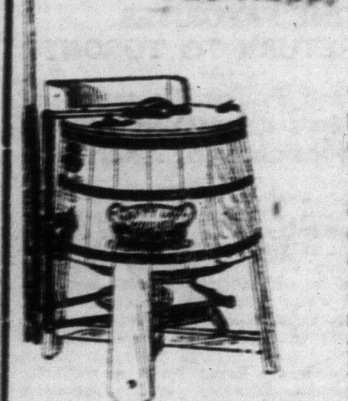

The Happy Day, $12.00

$12.00

The "Happy Day" Washer is noted for its ease in operation, being fitted with ball bearings, balance wheel, and walking beam gear under tub. The interior is corrugated and has four pronged dolly operated by gear on top of lid. Tub is made of select hardwood material with four staves, and all-metal parts are finished with electro galvanized process which prevents rust and wear. As illustrated 12.00