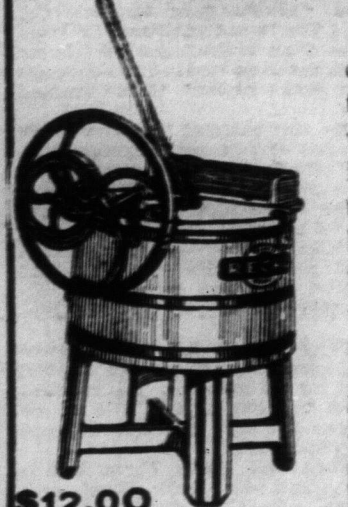

The Regal Washer, $10.00

$12.00

THE TUB of this machine is made of smooth finished varnished cypress, with four sturdy legs and reinforced cross pieces at bottom. The gearing is well balanced and is carefully fitted to lid in such a way as to prevent accidents. The most delicate clothing can be washed without injury in this machine, the dolly being fitted with four smooth round cornered prongs. Price, as illustrated . . 10.00