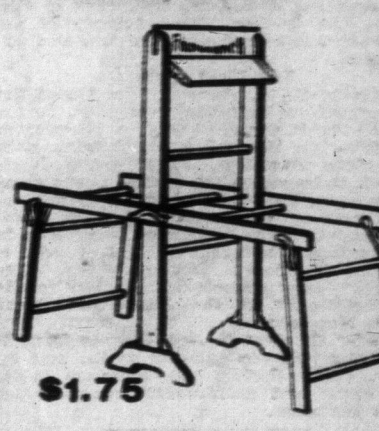

$1.75

Wash Boilers, 75c