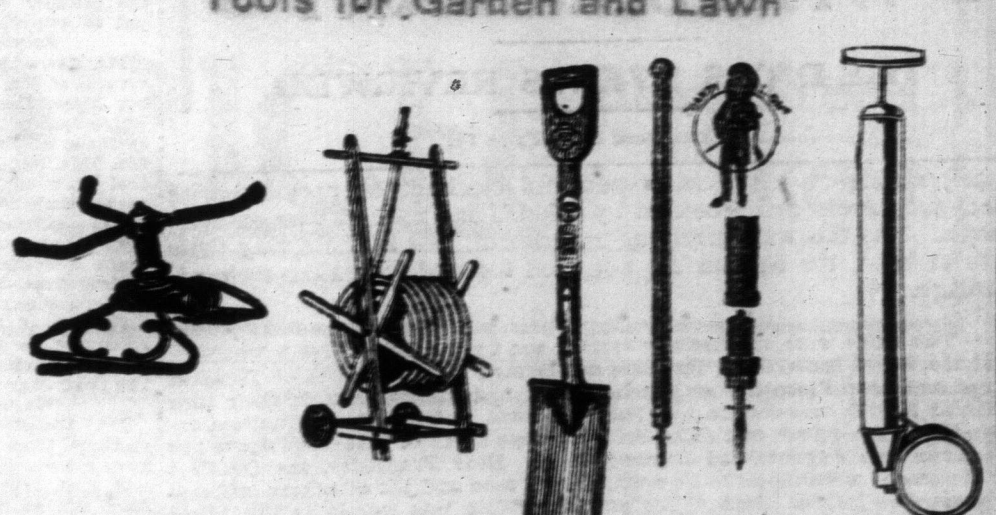

Tools for Garden and Lawn

REVOLVING LAWN SPRINKLERS like one illustrated above have brass arms and are priced at $1.25, $1.65, $1.75, $2.00 and 2.35

BRASS RING sprinklers, 60c, 65c

HOSE REELS, made of hardwood, are priced at 75c, $1.00, $1.15 and 1.50

HOSE REELS of metal are 1.50

LAWN HOSE, made of smooth durable rubber:

- 1/2 in. at, foot 9
- 3/4 in. at, foot 11

BETTER QUALITY rubber hose:

- 1/2 in. at, foot 12
- 3/4 in. at, foot 14

CORRUGATED HOSE that will not kink or flatten:

- 1/2 in. at, foot 15
- 3/4 in. at, foot 18

HOSE COUPLINGS and clamps are supplied free with 50 foot lengths of hose.

BRASS HOSE NOZZLES are priced at 85c and 50

D HANDLE SPADES, as illustrated above, strong and light, 70c and 90

RAKES of iron, same style as shown in large illustration, 90c and 95

—Basement.

THOSE OF STEEL, 75c and .85

SAME STYLE rakes made of steel are 75c and 85

GARDEN TROWELS, 10c, 2 for 25c, 15c, 25c and 45

GRASS SHEARS of steel, 35c and 45

PRUNING SHEARS, 50c, 75c and 1.00

SMALL SICKLES or grass hooks .35

BRASS WEED KILLERS, illustrated 1.50

—Basement.