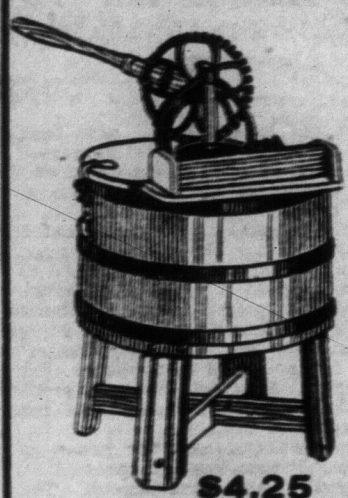

STORE OPENS AT
8:30 A.M. AND
CLOSES AT 5 P.M.

EATON'S DAILY STORE NEWS

Window Screens
and Screen Doors
—Second Floor, Furniture Building—

Washing Machines That Do the Work Thoroughly and With Ease

These Other Washing Needs

- Galvanized Wash Tubs with drop handles, 65c, 90c and 1.15
- Galvanized Pails, 35c and .40
- Self Wringing Mops, .25
- Self Wringing Crank Mops, as cut, 50c and .60
- Mop Sticks, .10
- Fibre Scrub Pails, .35
- Scrubbing Brushes, 10c, 2 for 25c, 15c and .20
- Self Winding Clothes Line Reels—Contains 110 feet of good rope, the line is enclosed in a waterproof case and line is wound on a strong spring; self winding and strong. Price 5.00
- Braided Clothes Lines, 50 feet 20
- Braided Clothes Lines, 75 feet 25
- Braided Clothes Lines, 100 feet 35
- Wire Clothes Lines, will not rust:
  - 50 feet 15
  - 100 feet 30
  - 150 feet 45
- Corn Brooms, 35c, 45c and .50
- Clothes Pins, 6 doz. .10
- Clothes Line Props . .15
- —Basement.

Acme Gas Range at $16.50

Has four star drilled burners and simmerer, under which is tray for catching anything that drops through top. It has cast iron top, steel body, with baked japan finish; square plan oven, and broiling oven with pan and meat rests. Nickel-plated trimmings. Priced at 16.50

EARLY CLOSING

During MAY, JUNE, JULY, AUGUST and SEPTEMBER. Store closes at 4 p.m. on Saturdays. No noon delivery on Saturdays. **SATURDAY AT ONE P.M.**

The Toronto Washer, $4.25

$4.25

THIS LOW PRICED machine is strongly made of hardwood, filled and varnished and fitted with large lid that can be lifted up, allowing plenty of access to interior of tub. It is a reliable lever type machine with castings all finished in aluminum and gold bronze. Has four strong legs securely bolted to tub and large wringer box on top. Price, as illustrated 4.25