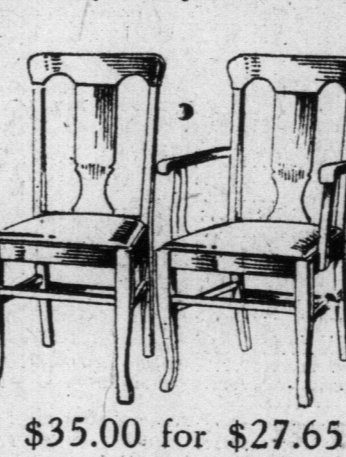

$35.00 for $27.65
Dining-room Chairs—Illustrated. Solid quarter-cut oak, fumed or golden finish. Slip seats, upholstered in genuine leather. 5 small and 1 arm chair. Regular price, $35.00. February Sale price, $27.65

We Prepay Shipping Charges on All Purchases of $10 or Over to Any Station in Ontario.

Home-Lovers' Club

Especially is this service convenient for customers who do not wish to make full payment at time of purchase. Club members may purchase furniture and furnishing the club way by making a cash deposit and spreading balance over an arranged period. No extra charge, no interest of any kind for the club service--Secretary, 4th Floor.

$75 Rugs at $63.95

$75.00, for $63.95—Wilton Rugs of fine quality—handsome Oriental designs—up-to-date colorings. Size 9 ft. x 12 ft.