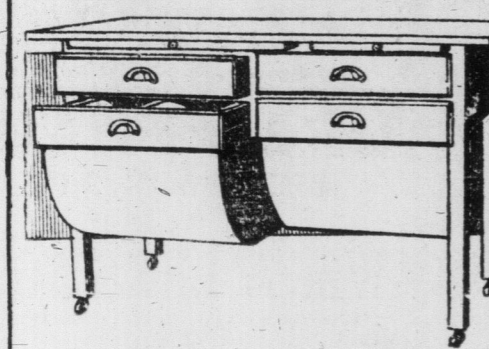

Kitchen Cabinets and Cupboards at Special Sale Prices

$13.25 for $9.95
KITCHEN CABINET—Illustrated. Maple, natural finish. Size of top 26 x 48 inches. Regular price $13.25. February Sale price, $9.95.