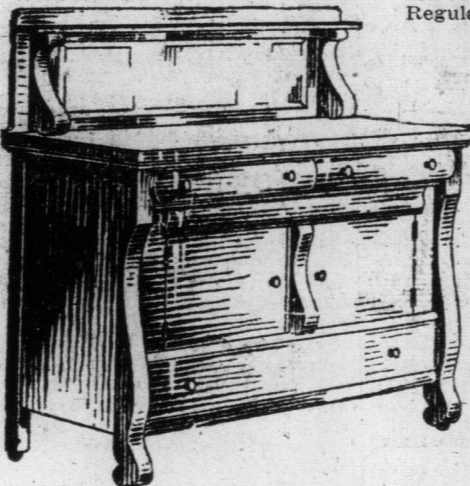

$48.50 for $33.85
BUFFET—Illustrated. Genuine quarter-cut oak, fumed or golden finish. 52-inch case. Regular price $48.50. February Sale price $33.85.