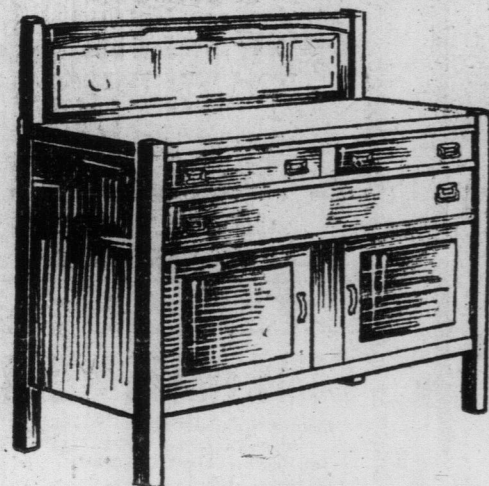

$44.75 for $29.95
BUFFET—Illustrated. Genuine quarter-cut oak, fumed or golden finish. 50-inch case. Mission design. Plate mirror. Regular price, $44.75. February Sale price, $29.95.