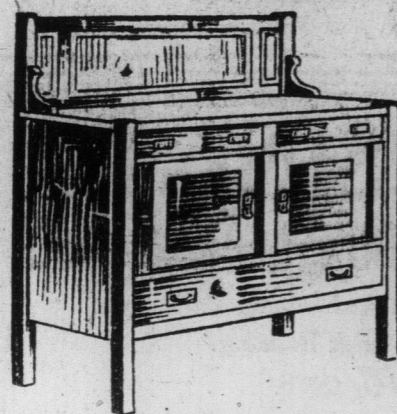

Six Big Specials in Buffets

$36.50 for $26.85
Buffet, illustrated, 48-inch case, mission design, solid oak, fumed or golden finish. Beveled mirror. Regular price, $36.50. February Sale price, $26.85