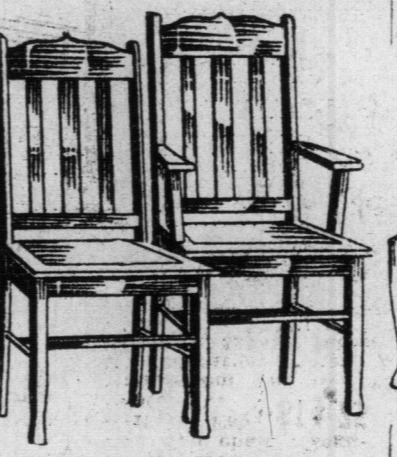

$19.00 for $14.75
Dining-room Chairs—Illustrated. Surface oak—golden finish. Upholstered seats. 5 small and 1 arm chair. Regular price, $19.00. February Sale price, $14.75