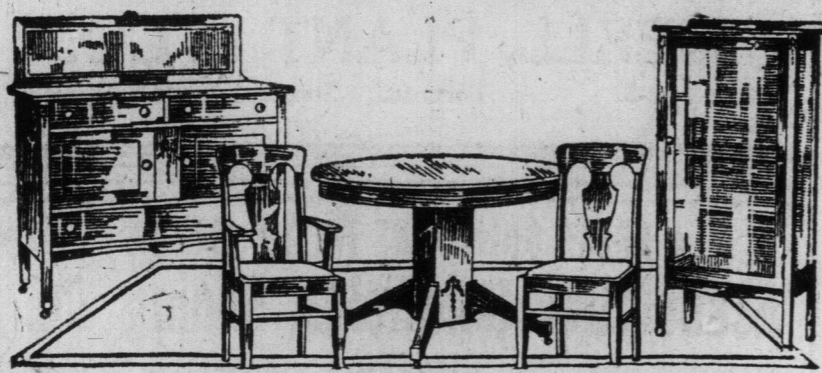

Eight Pieces

This $98.75 Dining Suite for $59.15