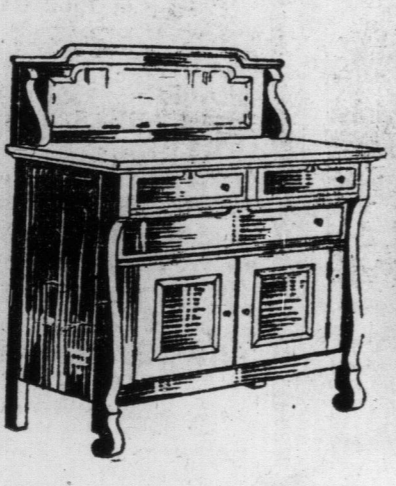

$38.75 for $27.35
BUFFET—Illustrated. Selected quarter-cut oak, colonial design. 48-inch case. Regular price $38.75. February Sale price $27.35.