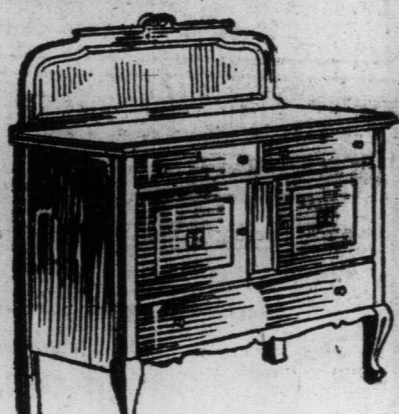

$45.75 for $32.35
Buffet, illustrated, selected quarter-cut oak, fumed or golden finish. Beveled plate mirror. Regular price, $45.75. February Sale price, $32.35