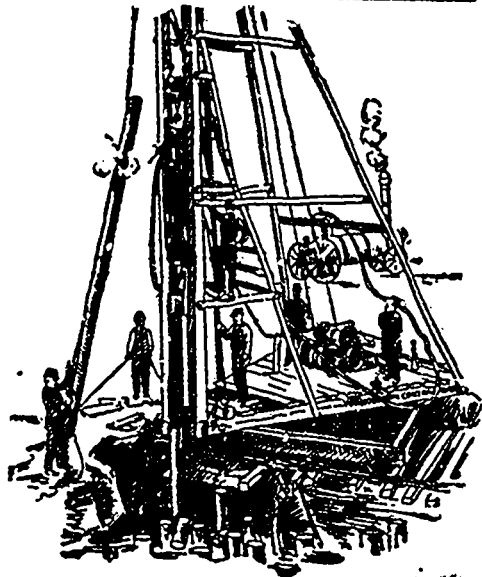

PILE DRIVING

on land or water by Steam Pile Drivers or Drop Hammers.

**Portable Boilers
Hoisting Engines
Pumping Machinery**

TO LET

Bridge Building, Trussle Work, Wharves, Dams, Diving Submarine Work and General Contracting.

WM. HOOD & SON
10 Richmond Sq. - MONTREAL

**FIRE APPARATUS
and
ROAD MACHINERY**