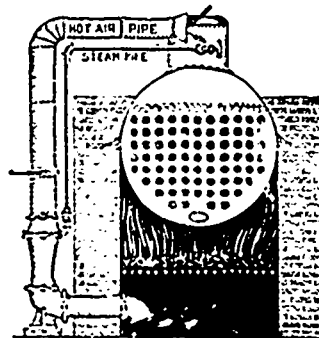

For burning hard and soft coal screenings, run mine and lump coal under steam boilers, exhausting air, and vapors from buildings, ventilating ships, mines, etc.

Highest Medal and Diplomas given at the World's Columbian Exposition, Chicago, 1893.

The Best Blower in the market for Steam Locomotives.

Send for Illustrated Catalogue to

S. R. EARLE, - - - Belleville, Ont.