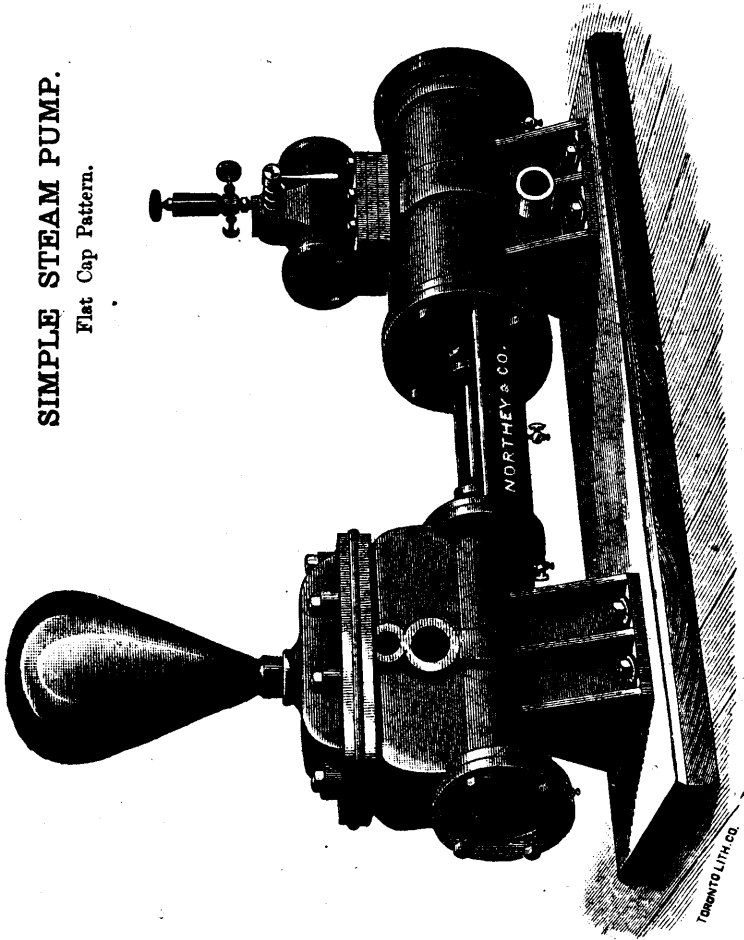

Northey & Co's Steam Pump Works, TORONTO, ONT.

SIMPLE STEAM PUMP.
Flat Cap Pattern.

DUPLEX STEAM PUMP.

SPECIAL STEAM PUMP.

Steam Pumps of the best and latest designs for mining purposes, Boiler Feeding, Fire Protection, and General Water Supply, etc.